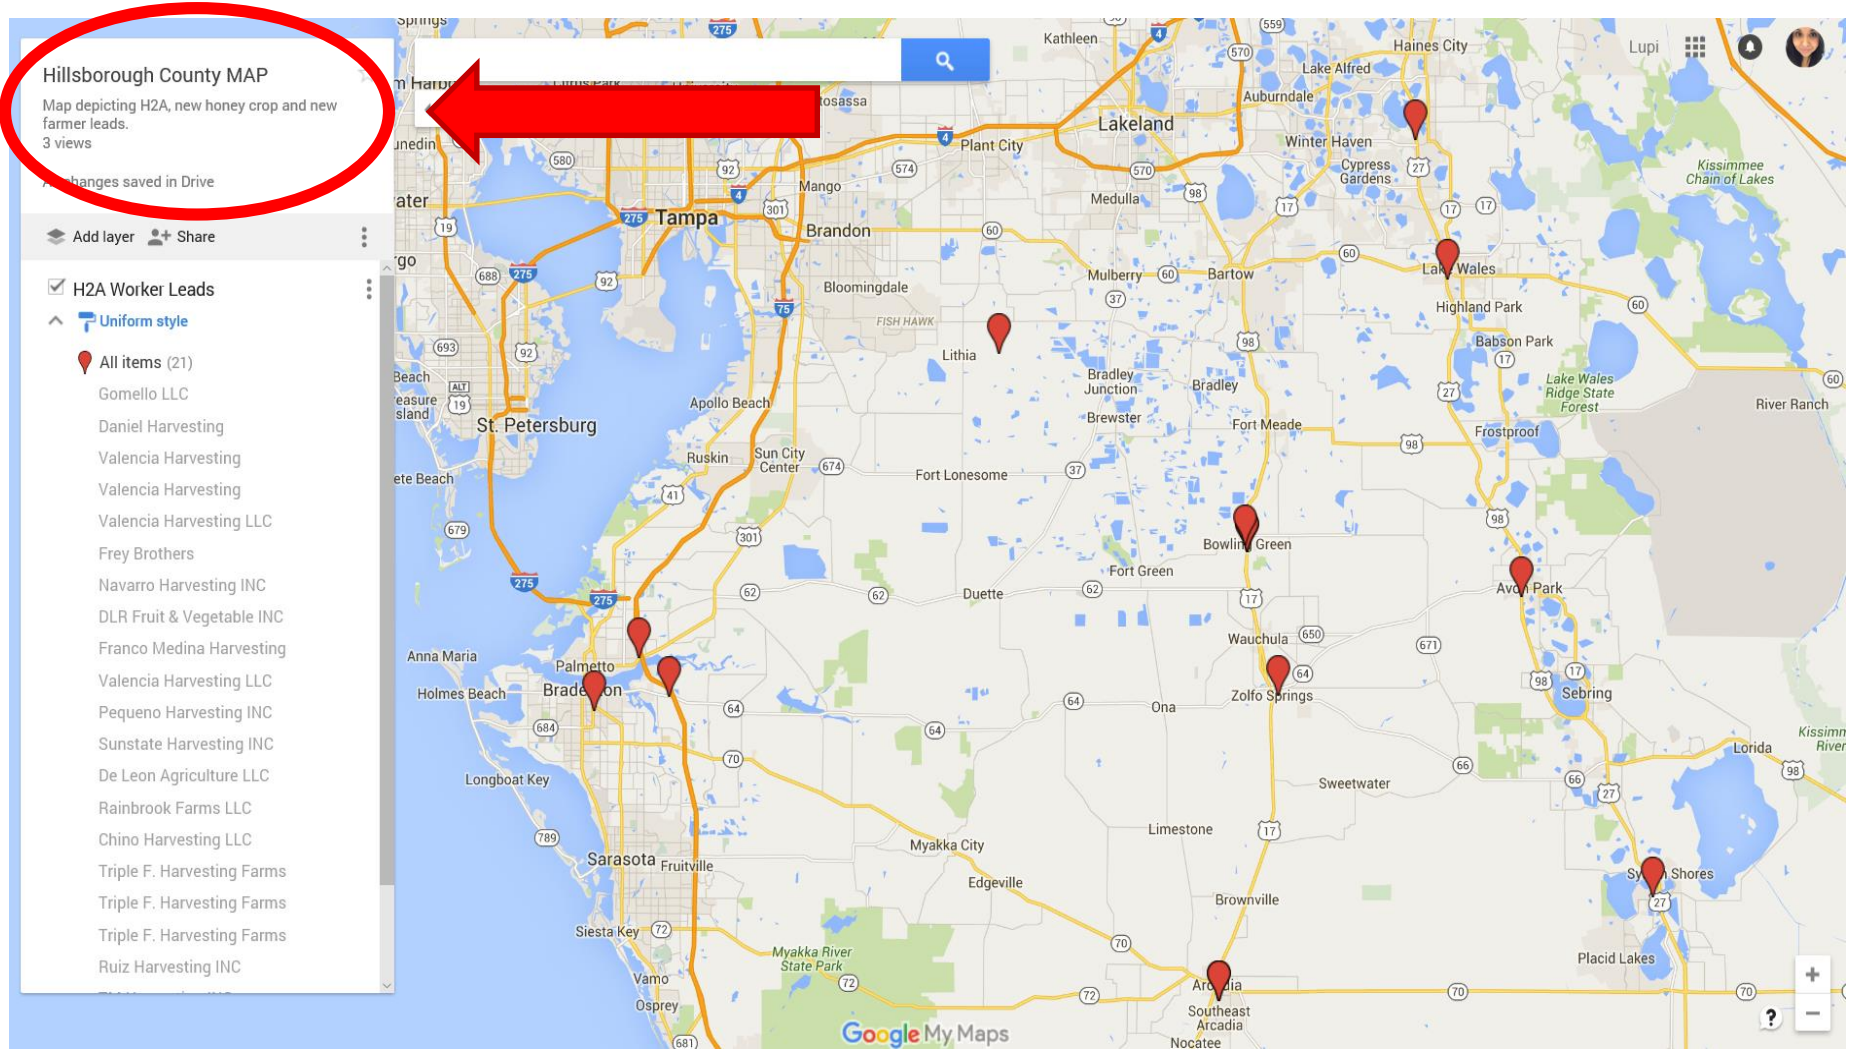

Building your Google Map

Map completed