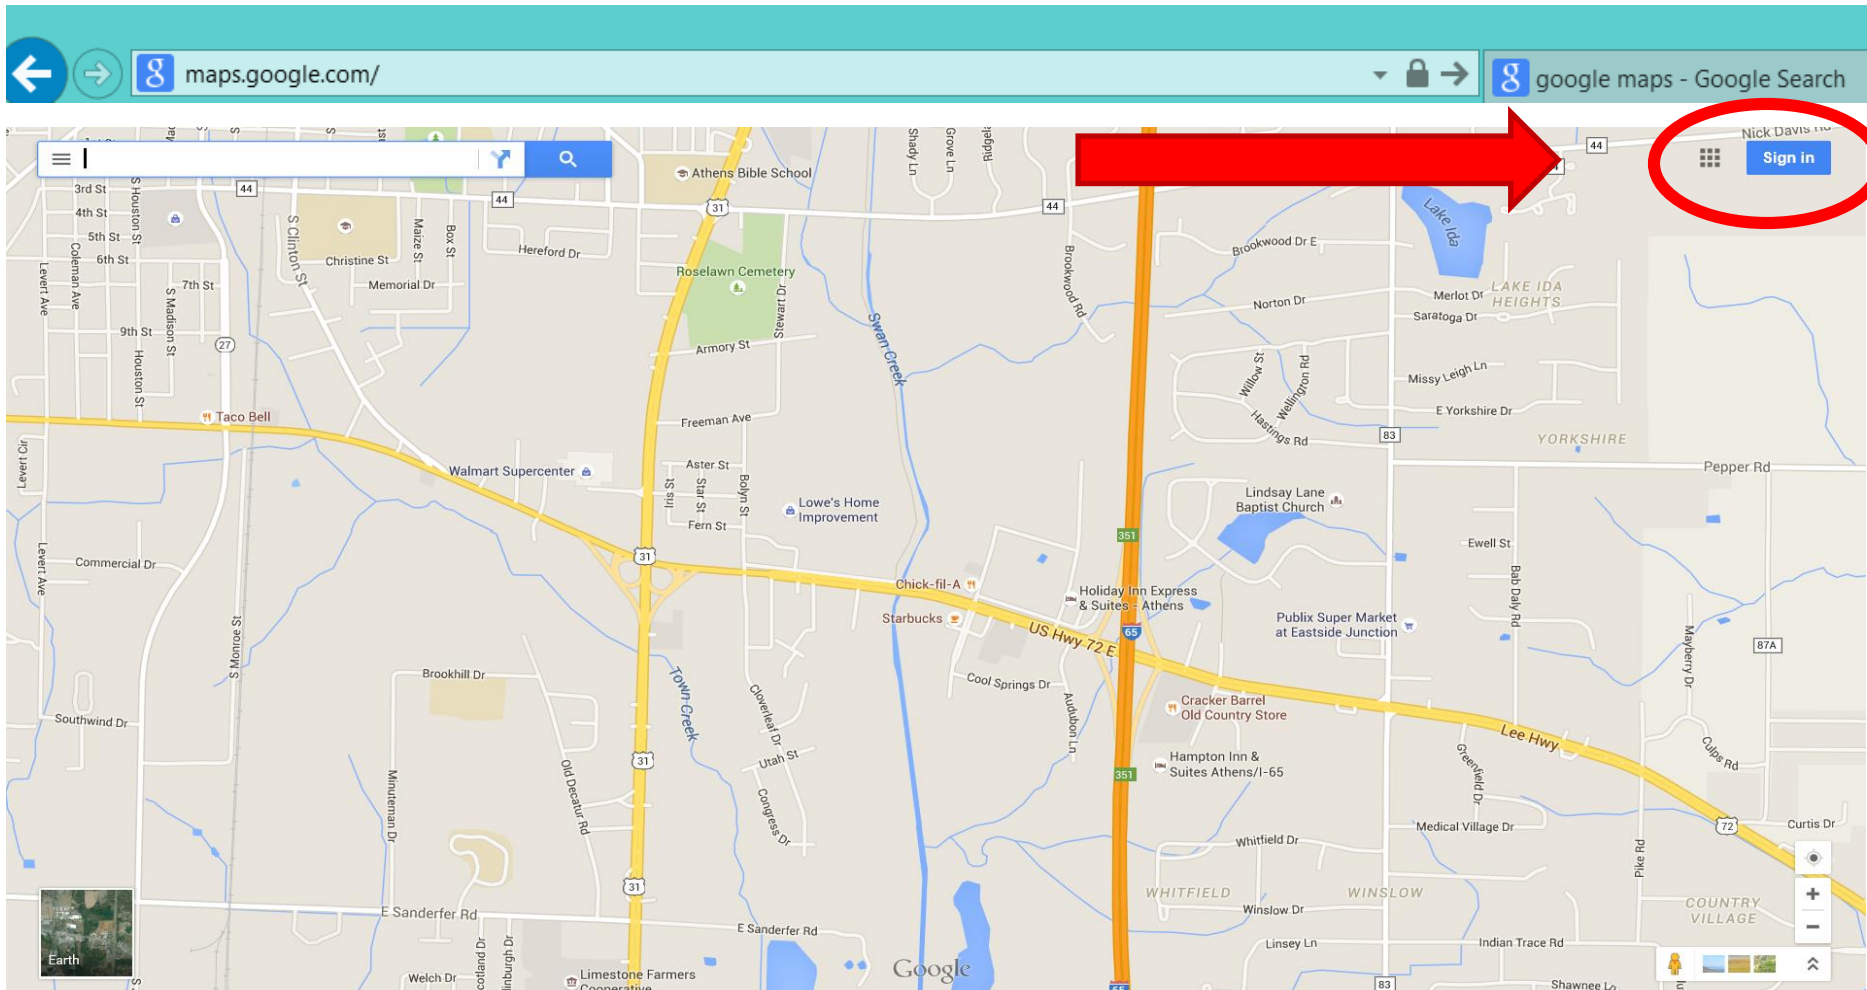

Building your Google Map

In your search engine search bar, type in maps.google.com