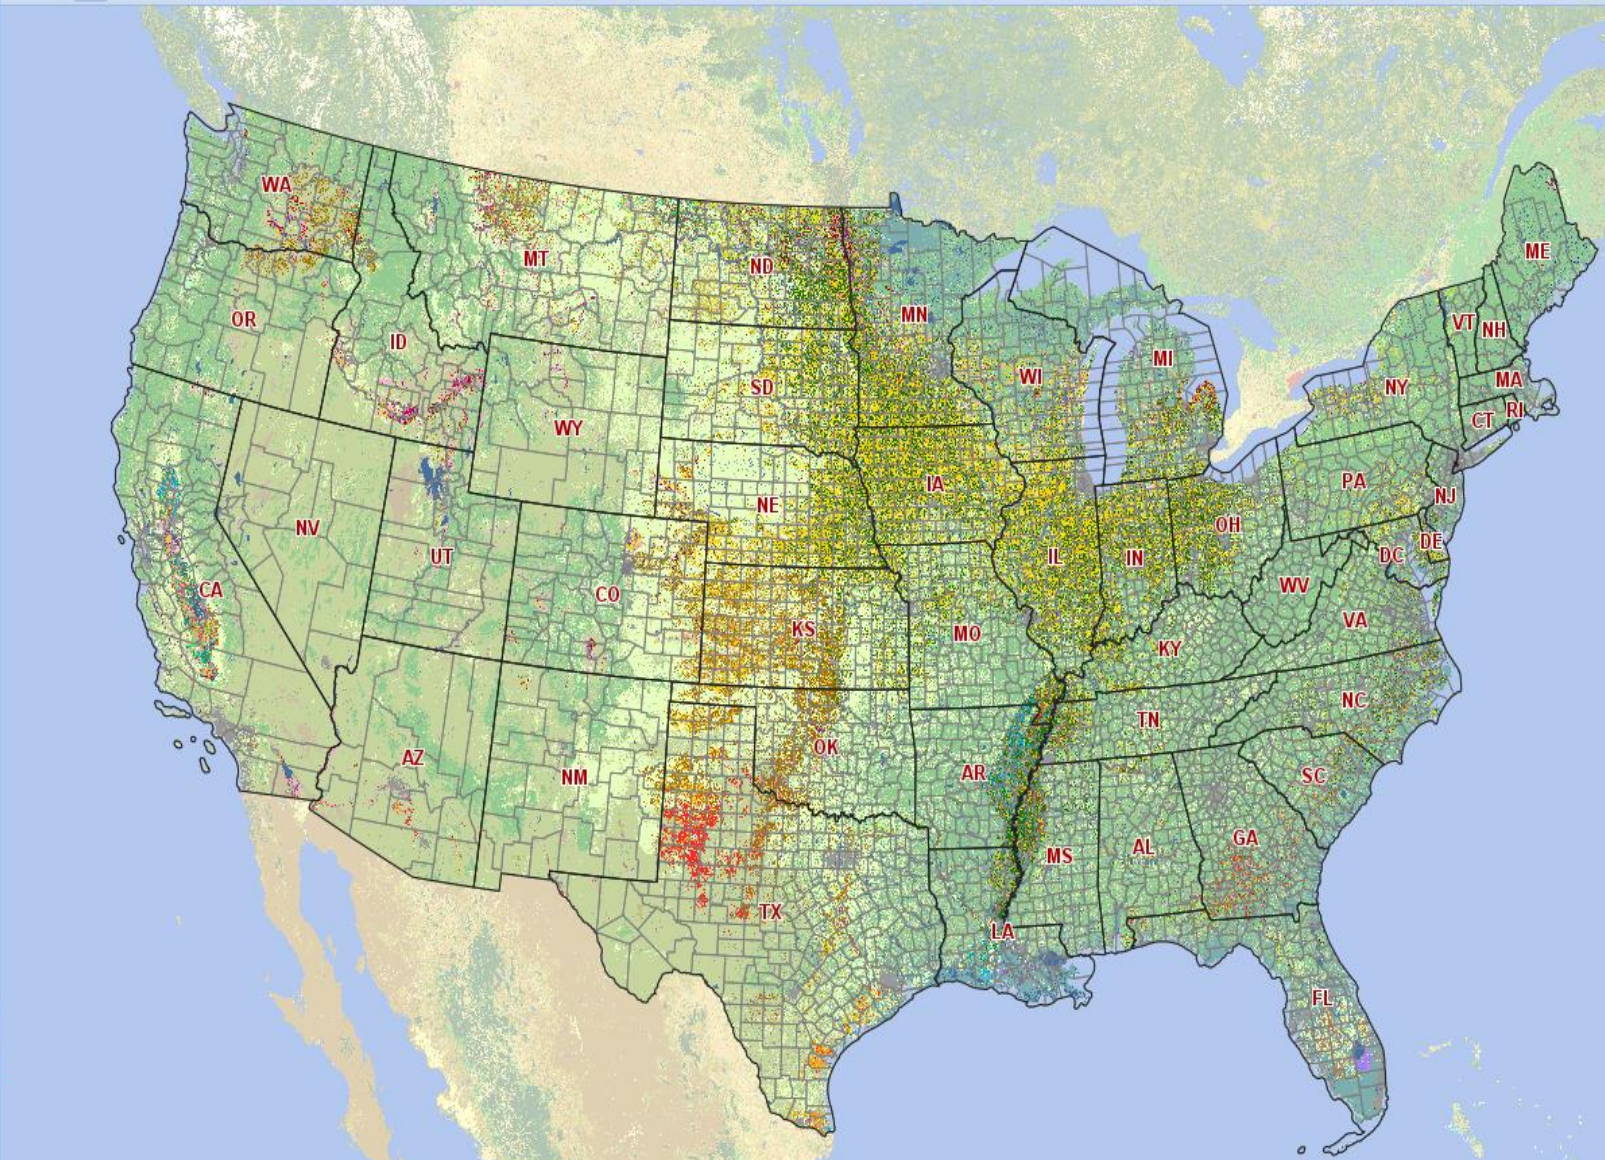

# Massgeodata.gmu.edu/CropScape/

Layers Legend

-525486,3069021 Lon/Lat(-103.2656,50.4680)

- Background Layers
- Cropland Data Layers
  - 2015
  - 2014
  - 2013
  - 2012
  - 2011
  - 2010
  - 2009
  - 2008
  - 2007
  - 2006
  - 2005
  - 2004
  - 2003
  - 2002
  - 2001
  - 2000
  - 1999
  - 1998
  - 1997
- Crop Mask Layer
- Crop Frequency Layers
- Boundary Layers
- Water Layers
- Road Layers