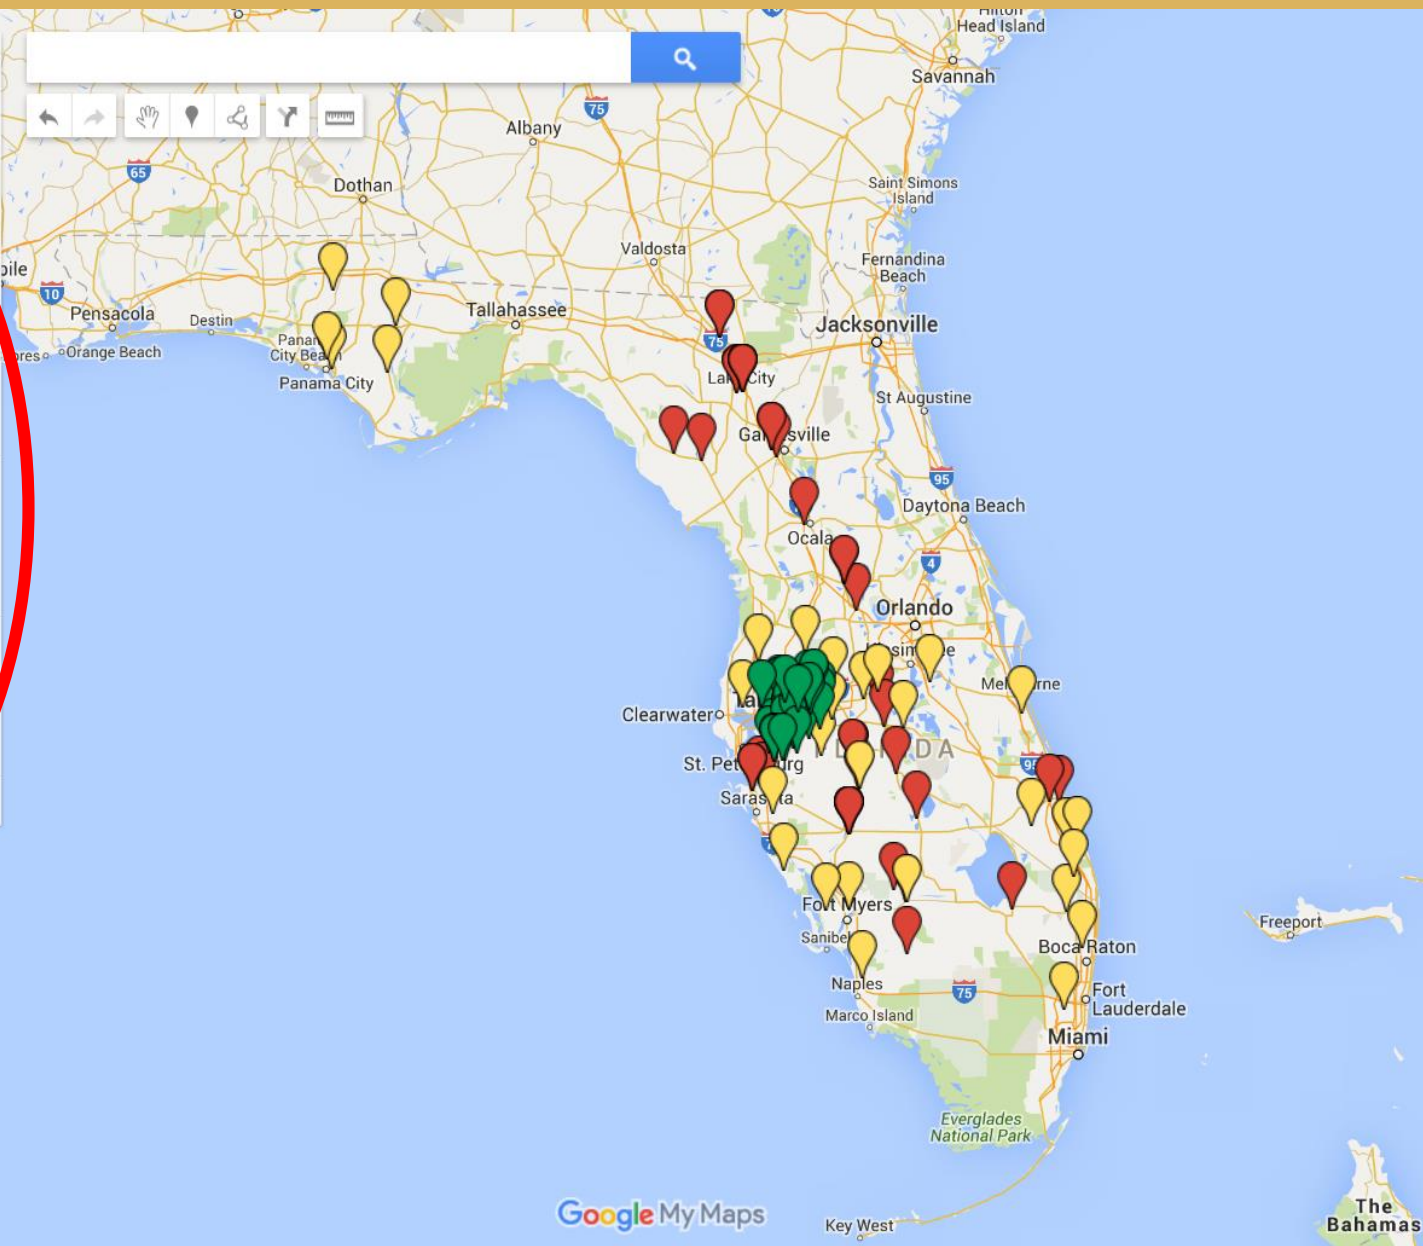

# Map Customization: Layering

**Hillsborough County MAP** ☆

Map depicting Hillsborough County, new honey spread and new farmer leads. 8 views.

All changes saved in Drive

☰ Add layer + Share

- H2A Worker Leads
  - Uniform style
  - All items (42)
- Honey Spreadsheet for GM.xlsx
  - Uniform style
  - All items (35)
- New Farmer Leads
  - Uniform style
  - All items (35)
- Base map