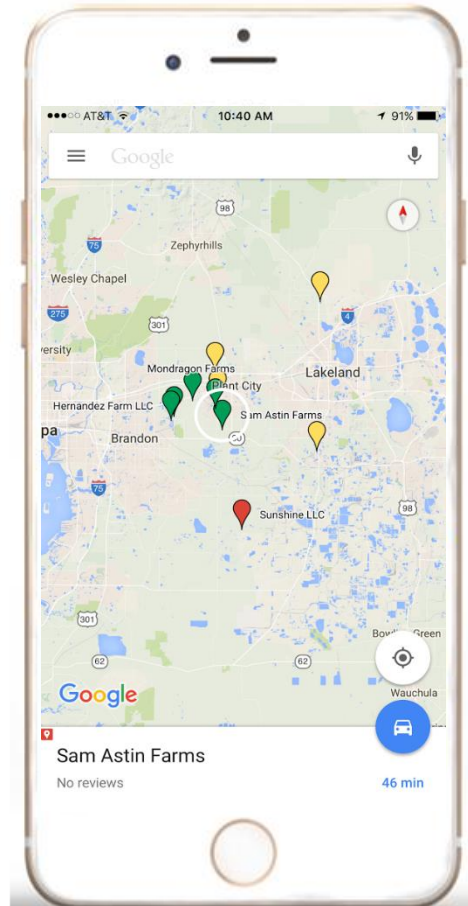

# Google Maps on your mobile device

Use your smart phone to access your maps wherever you are!

Click on the  icon to bring down the drop menu and select desired map...

# Google Maps on your mobile device

Use your smart phone to access your maps wherever you are!

Hide or view layers

# Google Maps on your mobile device

**Use your smart phone to access your maps wherever you are!**

Map shows your  
current location and  
proximity to the  
markers in real time!