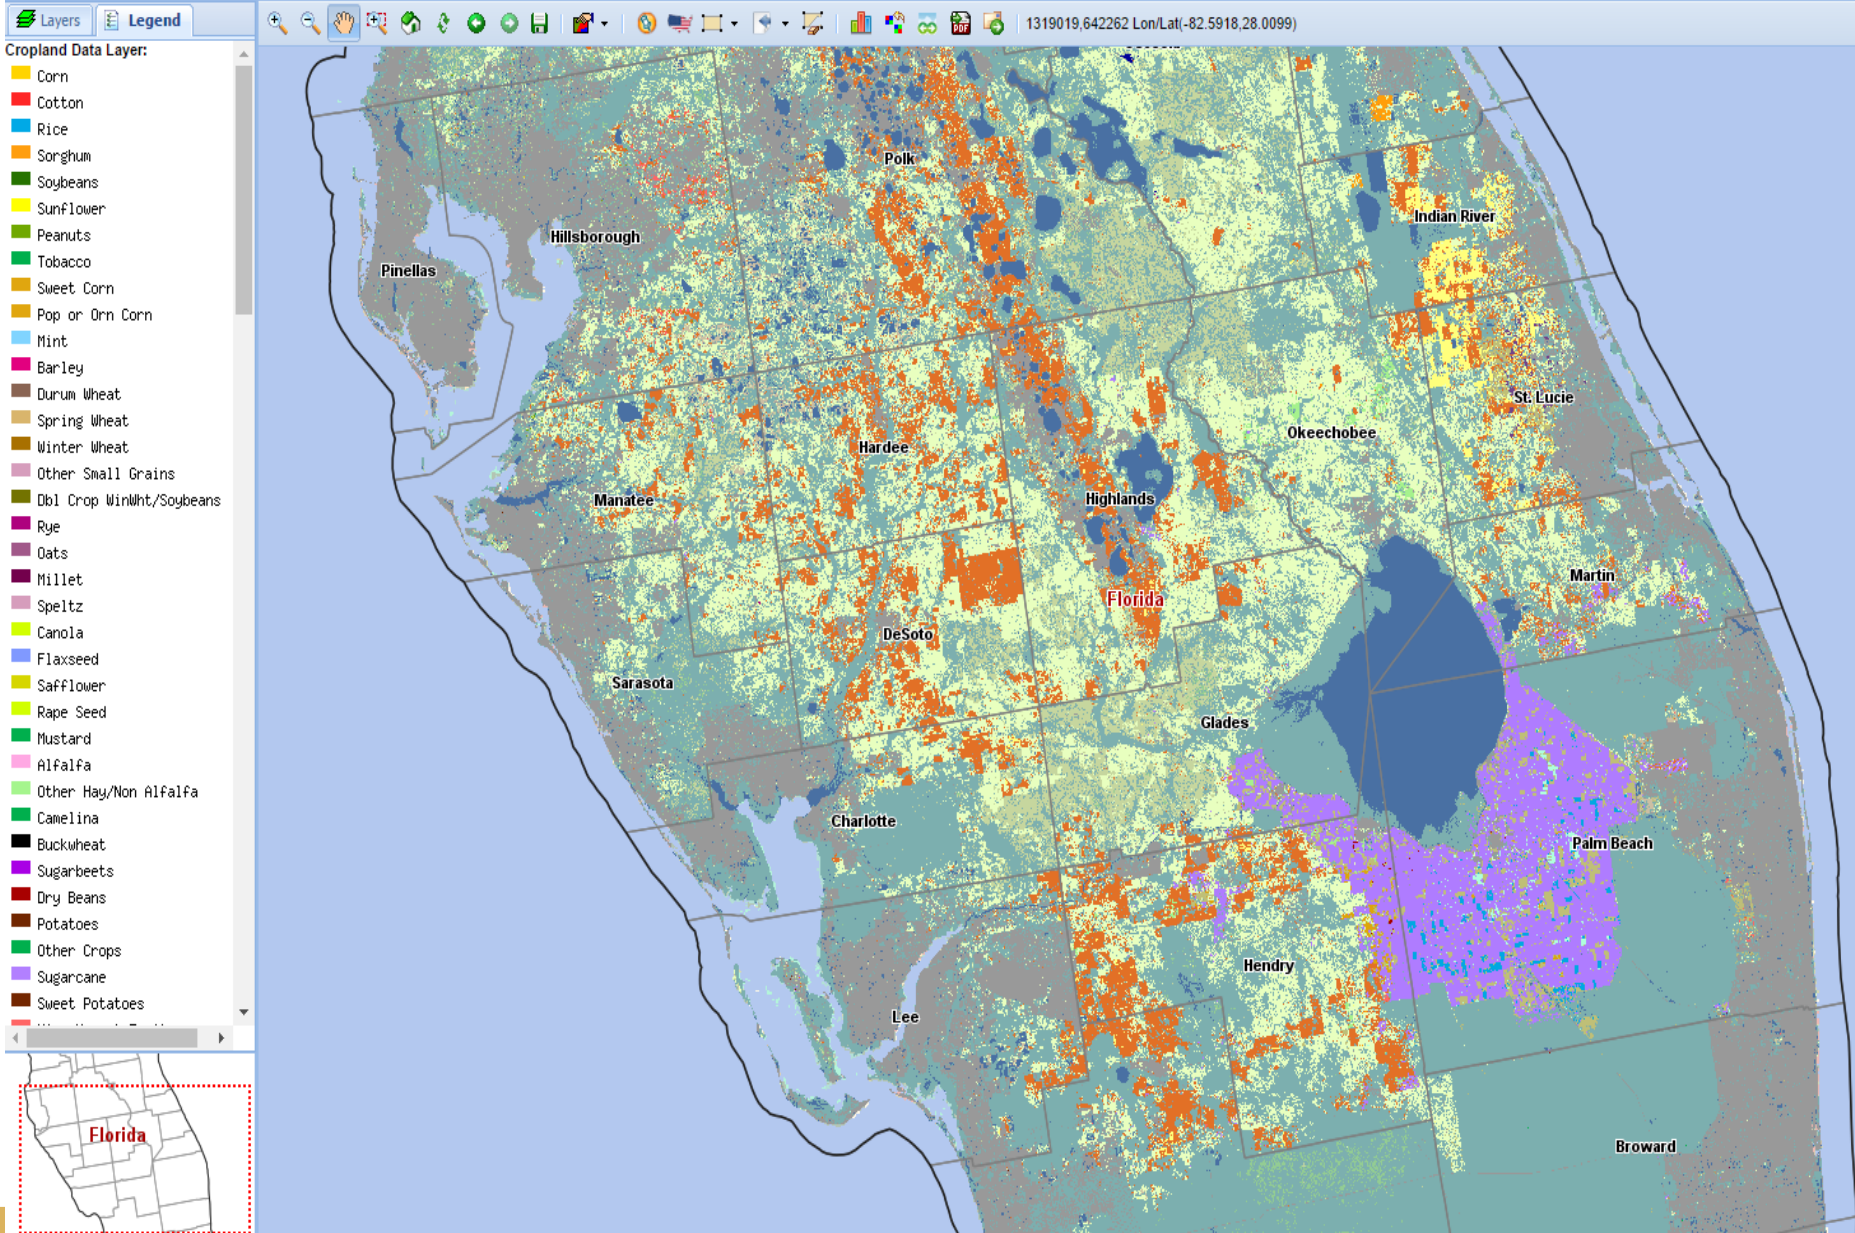

Massgeodata.gmu.edu/CropScape/

CropScape - Cropland Data Layer