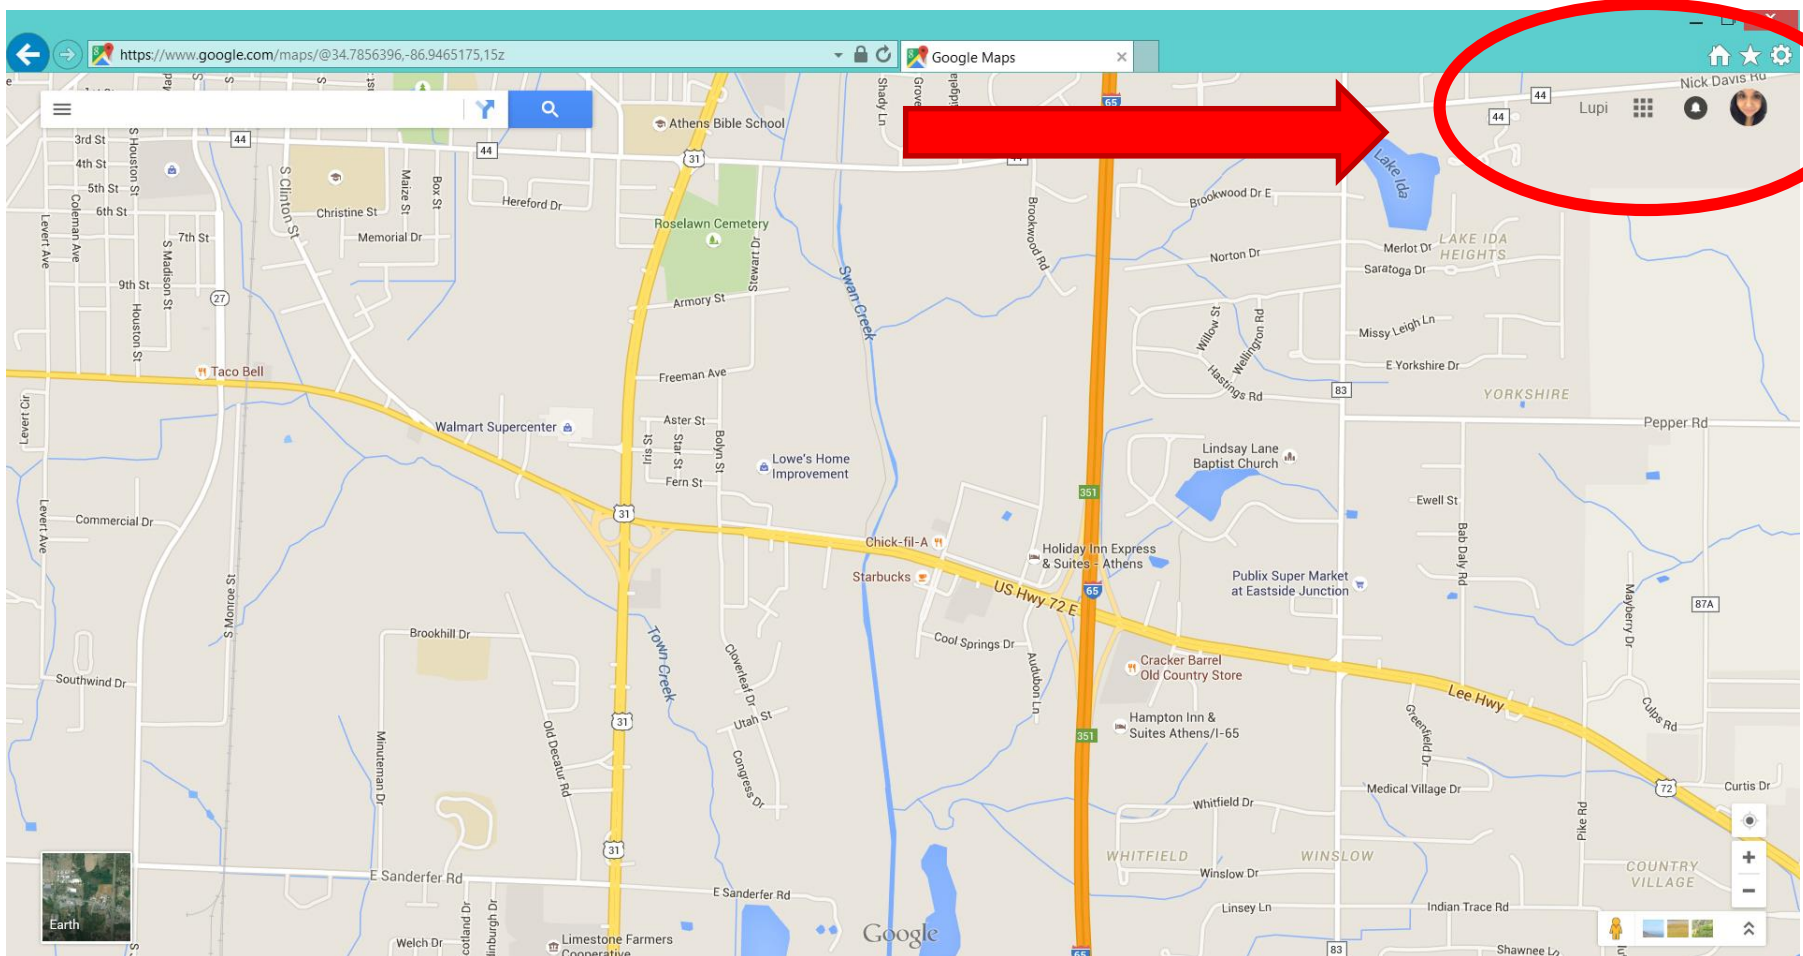

Building your Google Map

- Check the top right hand corner to ensure you're signed in