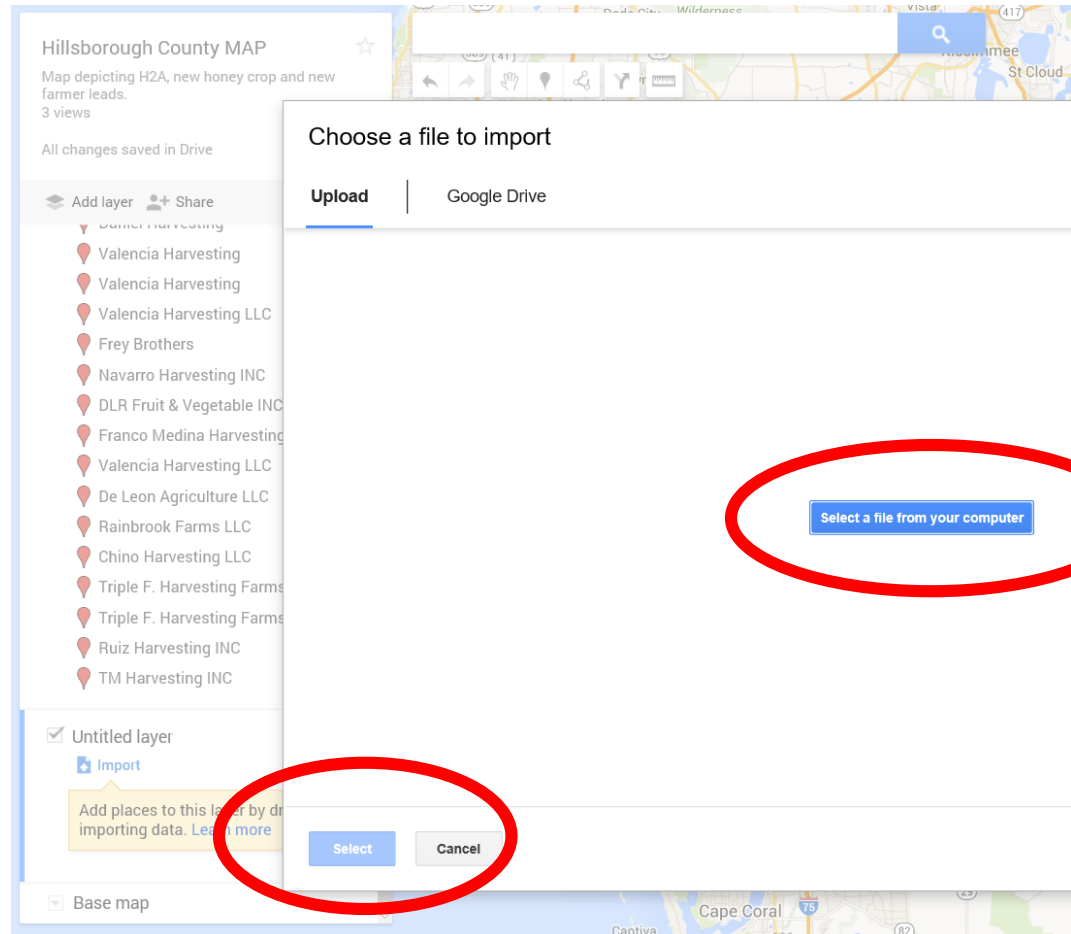

Map Customization: Layering

- Use the **LAYER** option to input additional data and keep it all on the same map
- This allows you to make maps displaying more than one group by region and or city