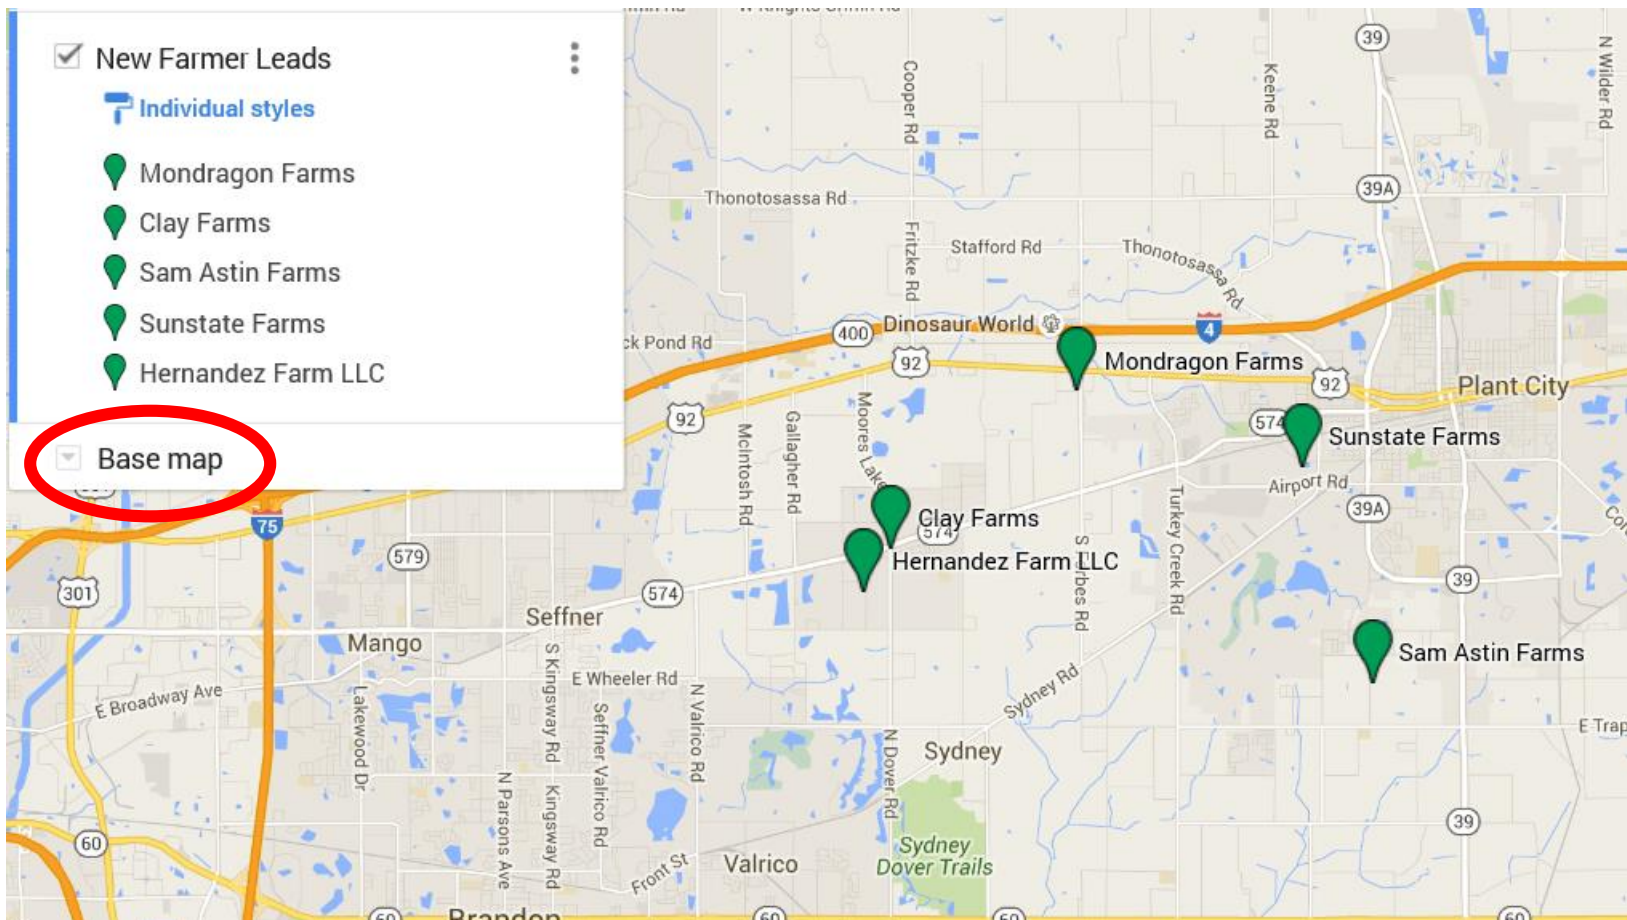

Map Customization: Different Terrains

- Click on base map