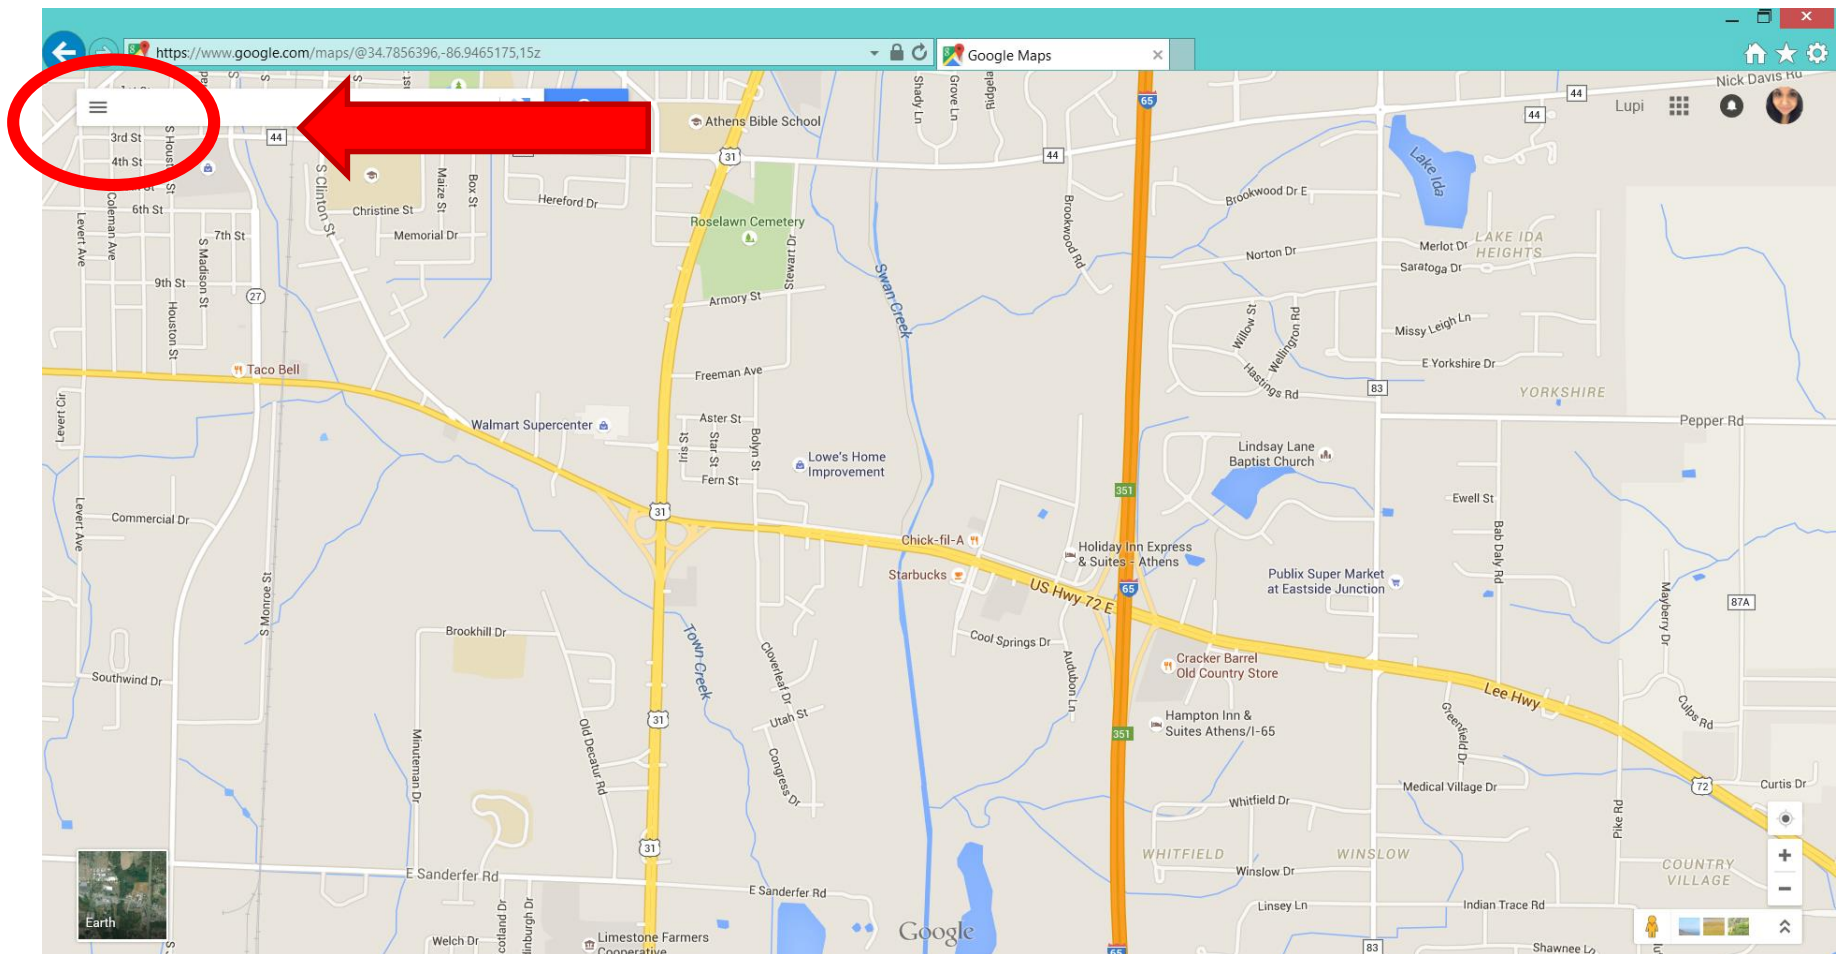

Building your Google Map

- Check the top right hand corner to ensure you're signed in
- Click on the icon to bring down menu