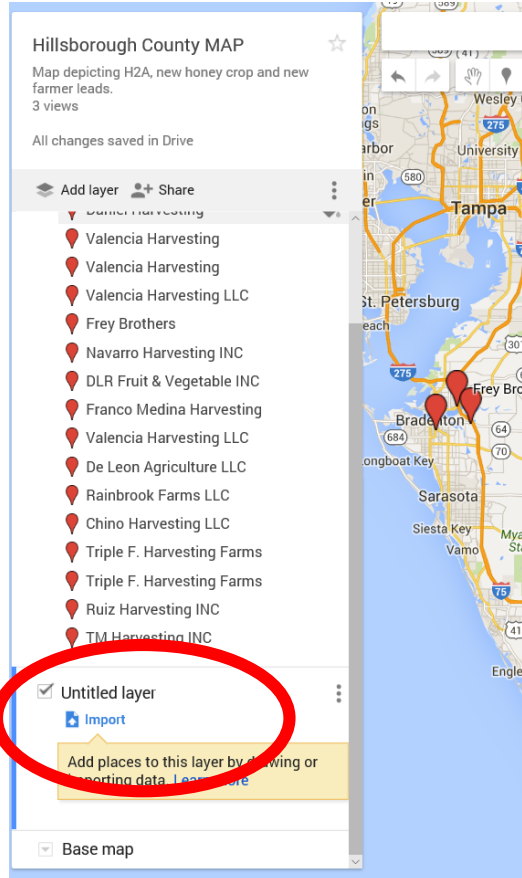

Map Customization: Layering

- Use the **LAYER** option to input additional data and keep it all on the same map
- This allows you to make maps displaying more than one group by region and or city