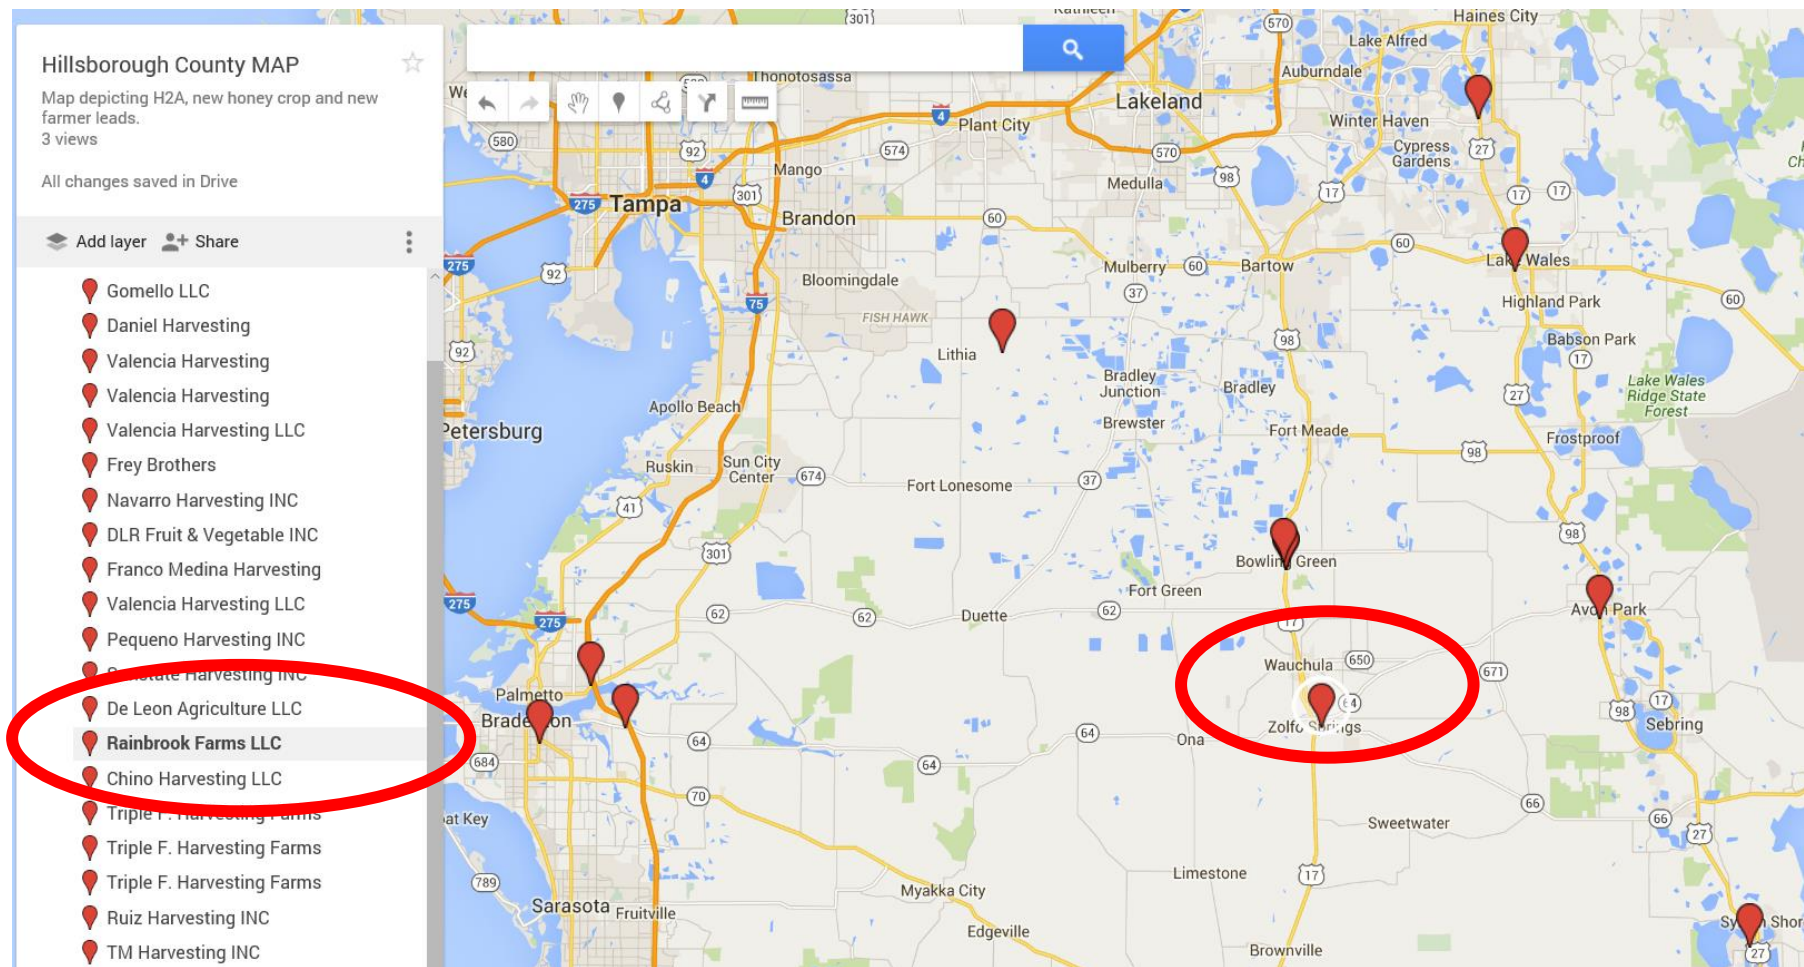

Google Maps: Markers

- **Title of marker**
- **Title highlights when your mouse hovers over the marker**