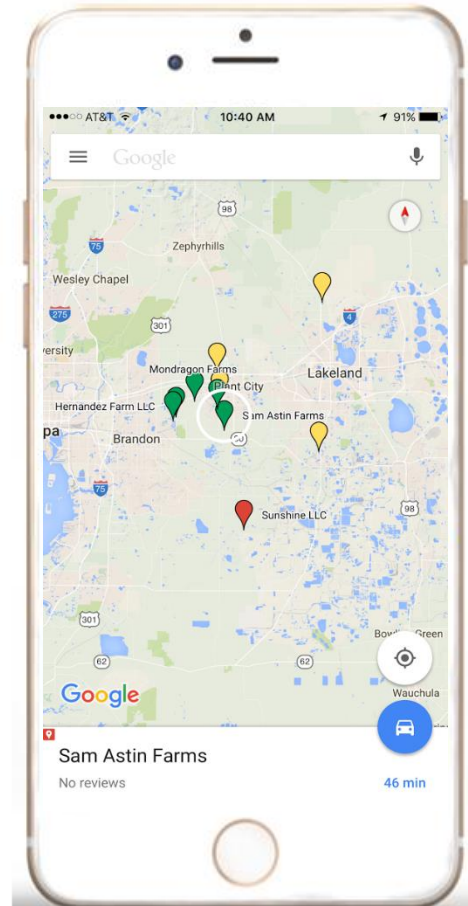

# Google Maps on your mobile device

Use your smart phone to access your maps wherever you are!

Click on the  icon to bring down the drop menu and select desired map...

# Google Maps on your mobile device

Use your smart phone to access your maps wherever you are!

Hide or view layers

# Google Maps on your mobile device

**Use your smart phone to access your maps wherever you are!**

Map shows your  
current location and  
proximity to the  
markers in real time!