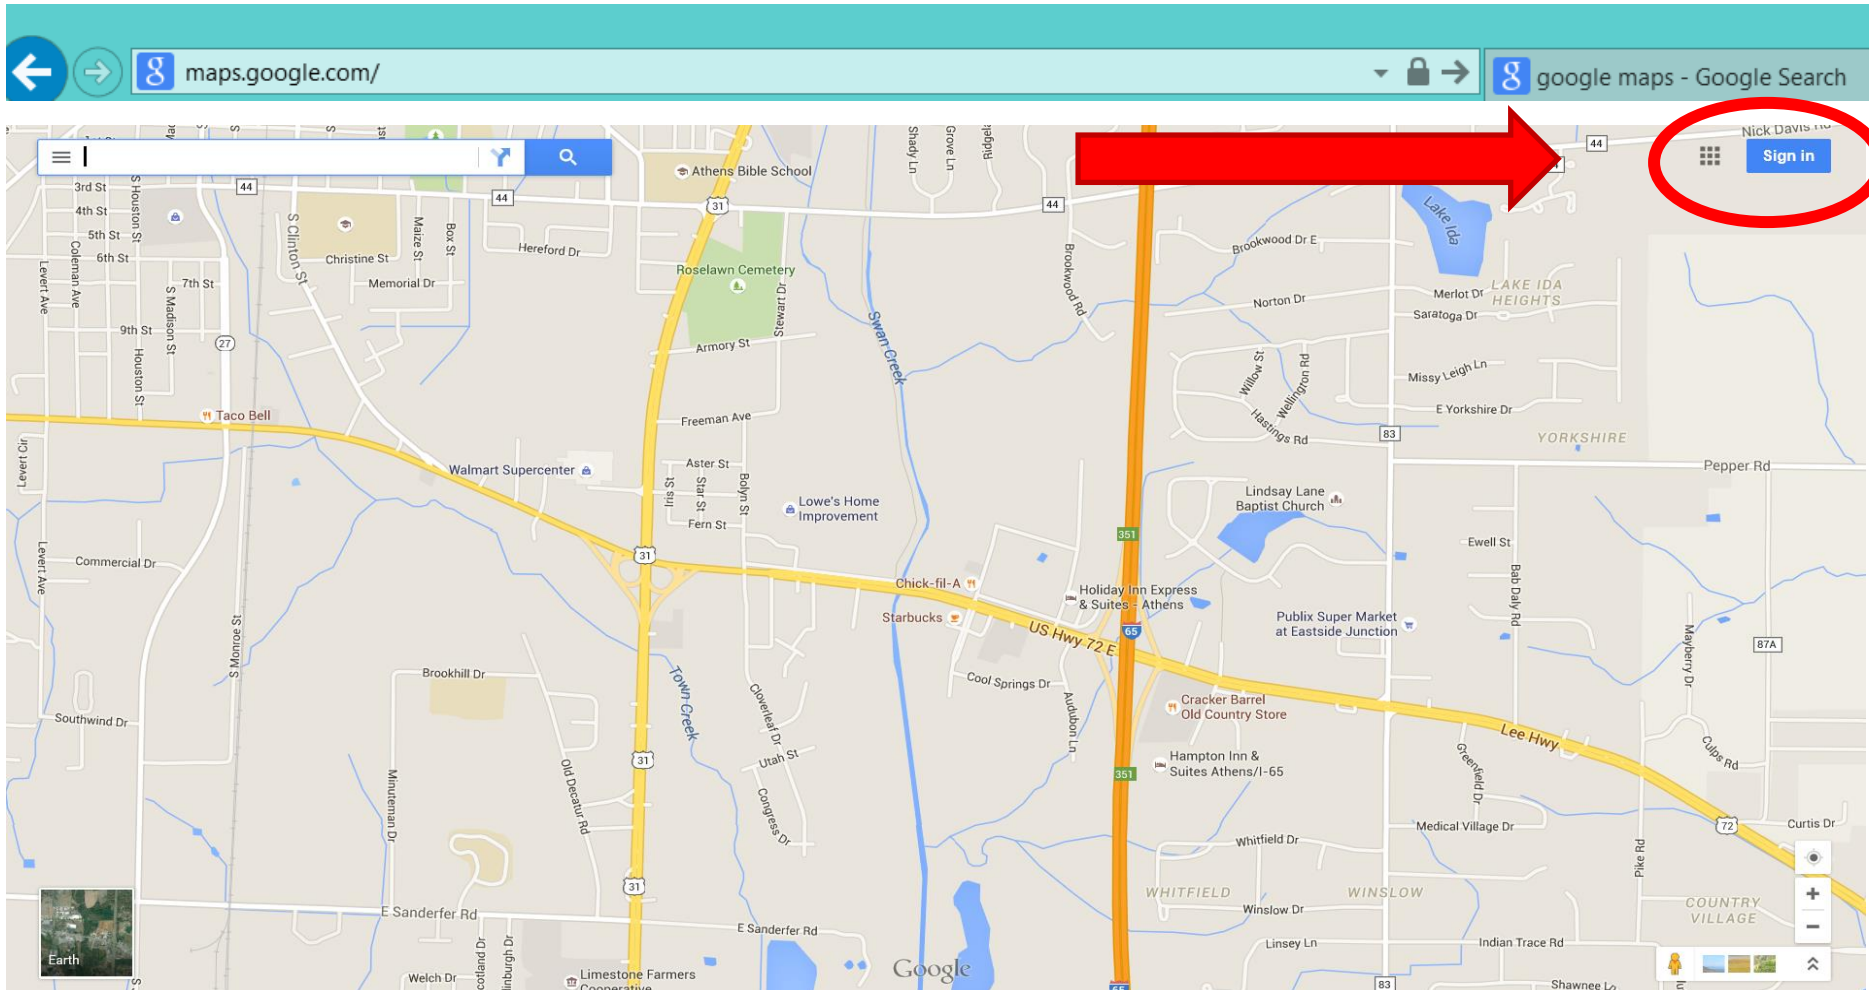

Building your Google Map

In your search engine search bar, type in maps.google.com