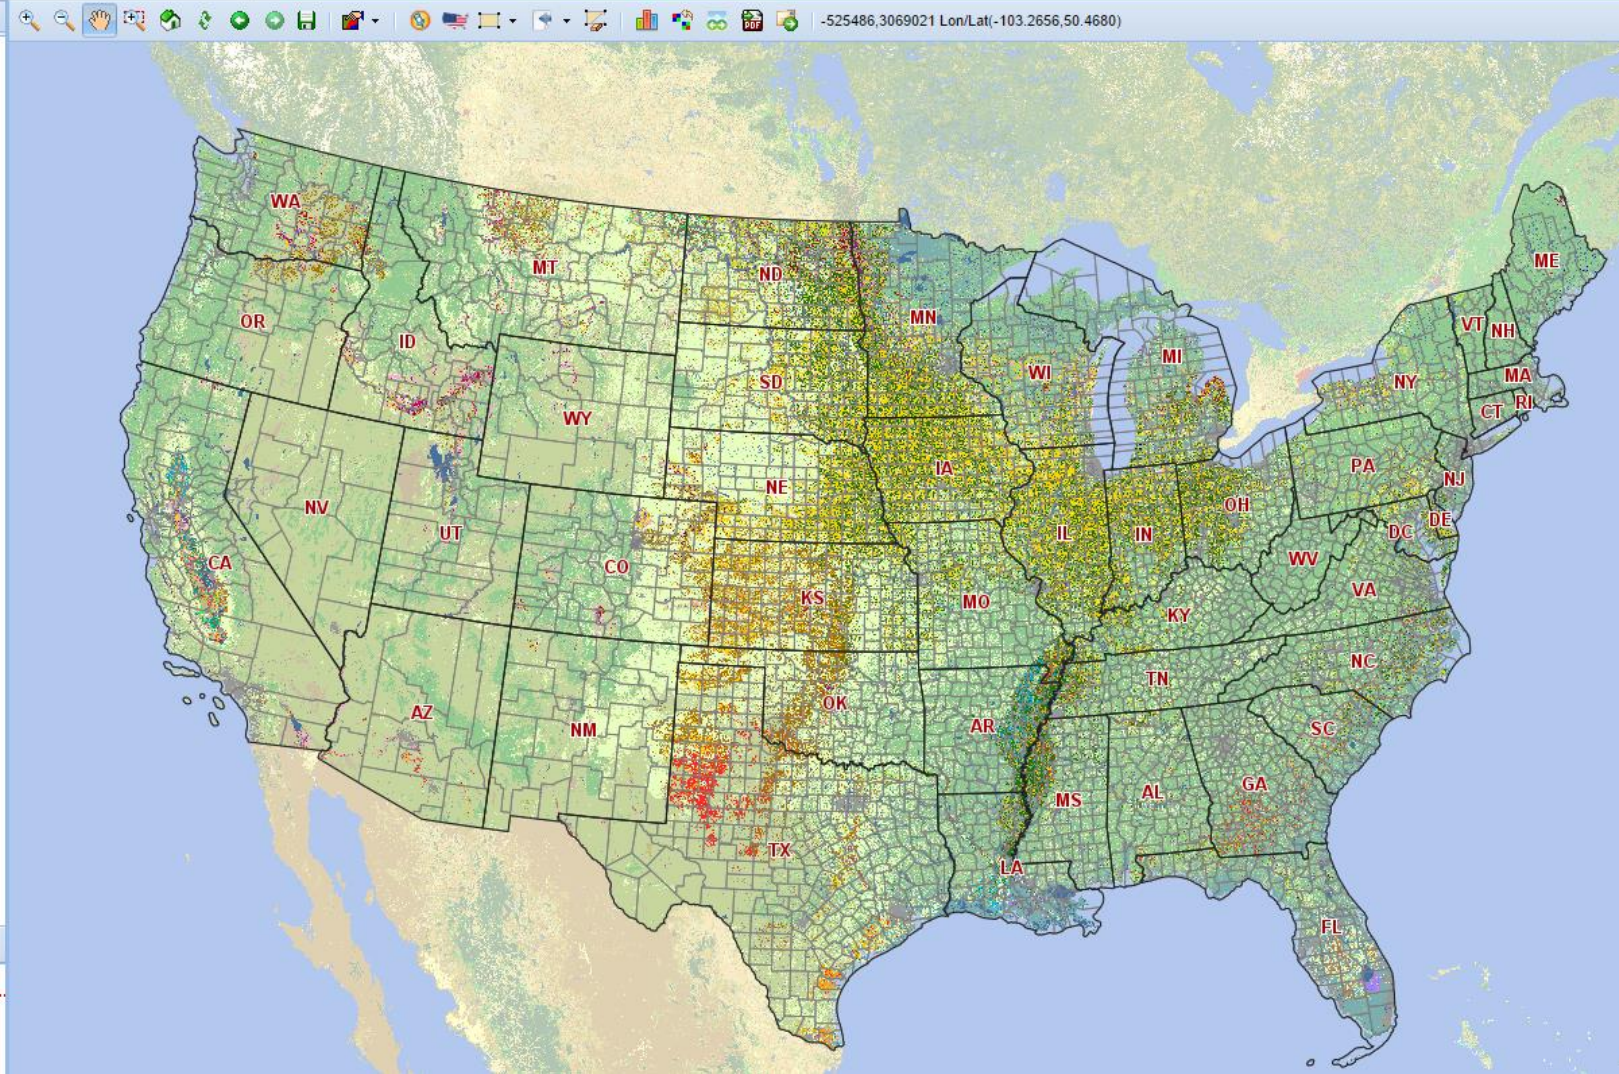

# Massgeodata.gmu.edu/CropScape/

Layers Legend

- Background Layers
- Cropland Data Layers
  - 2015
  - 2014
  - 2013
  - 2012
  - 2011
  - 2010
  - 2009
  - 2008
  - 2007
  - 2006
  - 2005
  - 2004
  - 2003
  - 2002
  - 2001
  - 2000
  - 1999
  - 1998
  - 1997
- Crop Mask Layer
- Crop Frequency Layers
- Boundary Layers
- Water Layers
- Road Layers