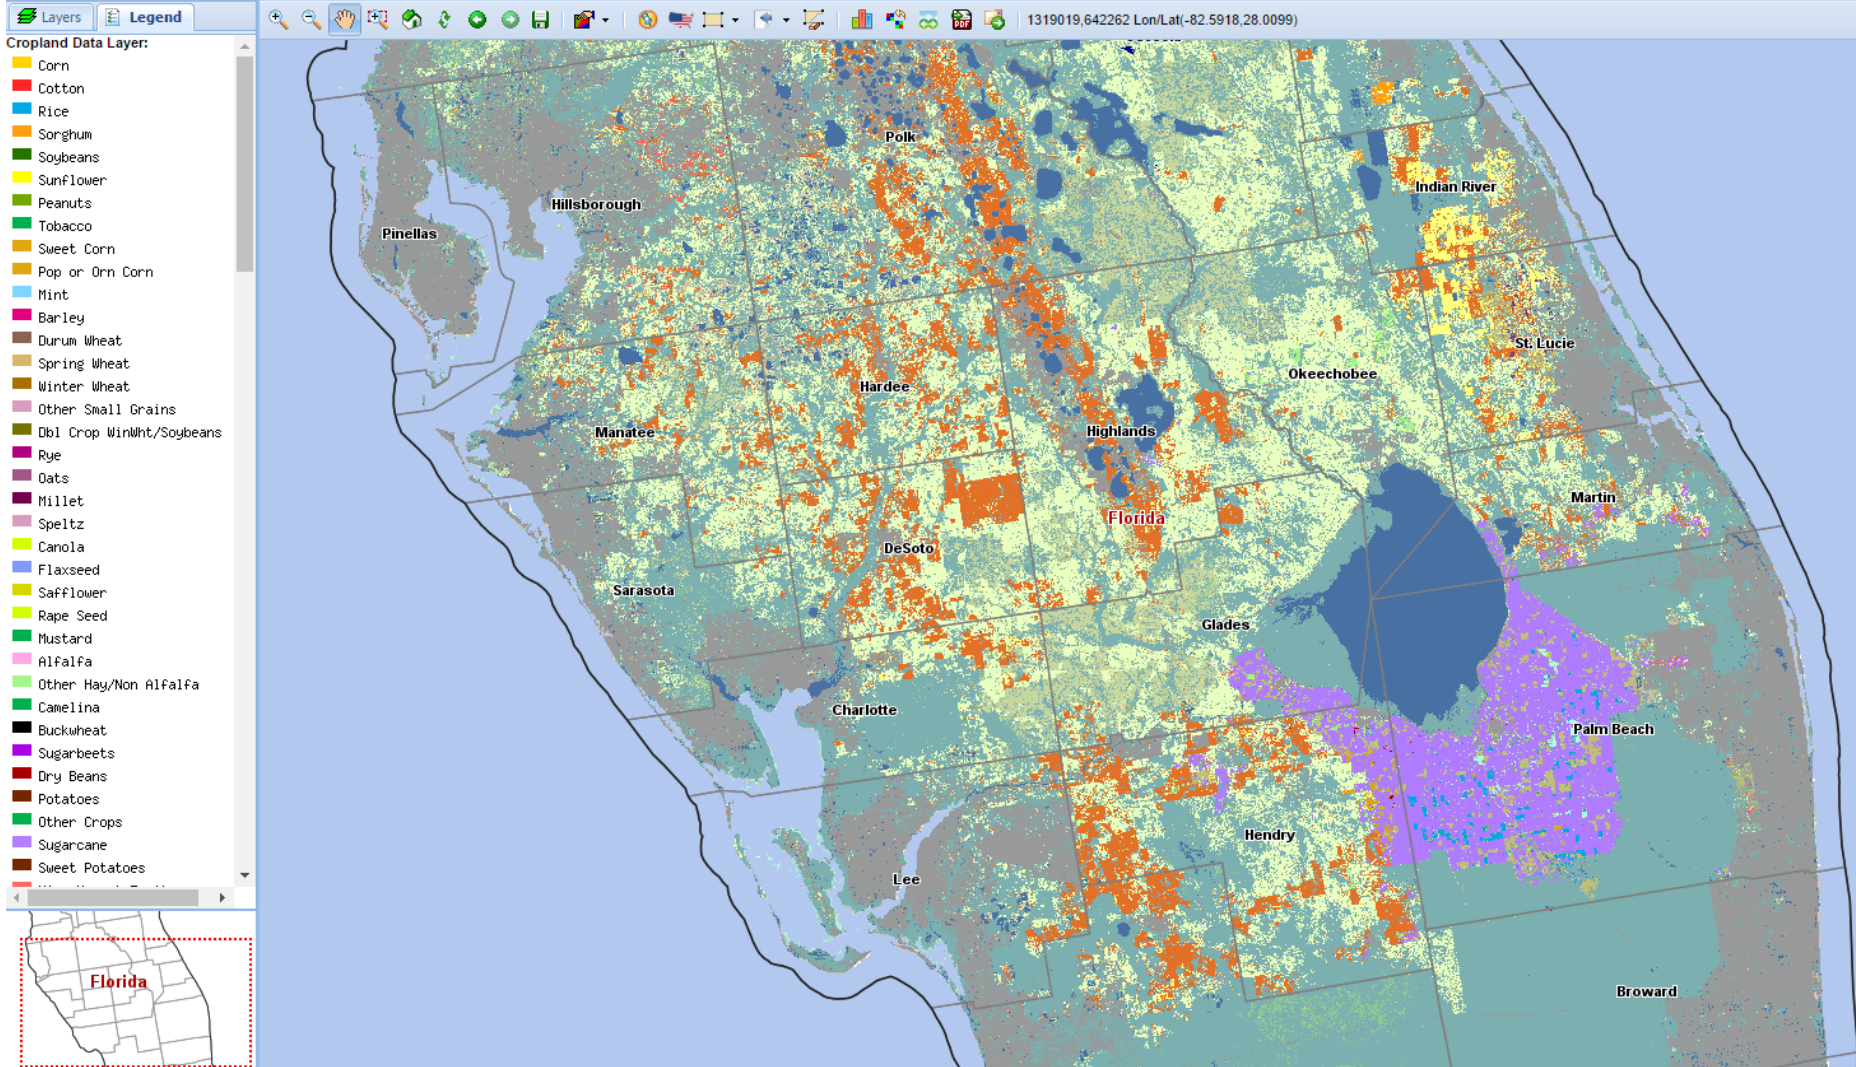

Massgeodata.gmu.edu/CropScape/