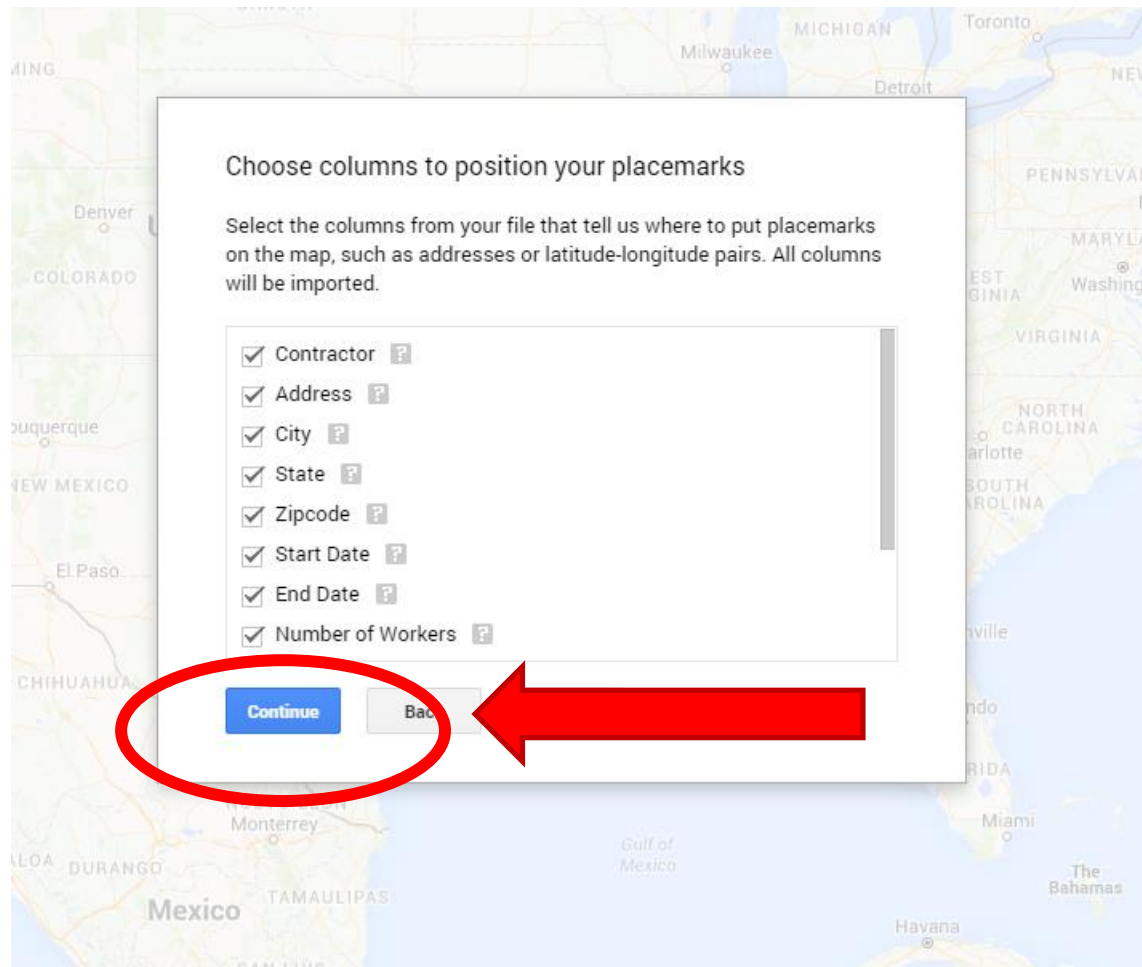

Building your Google Map

- **Click CONTINUE**