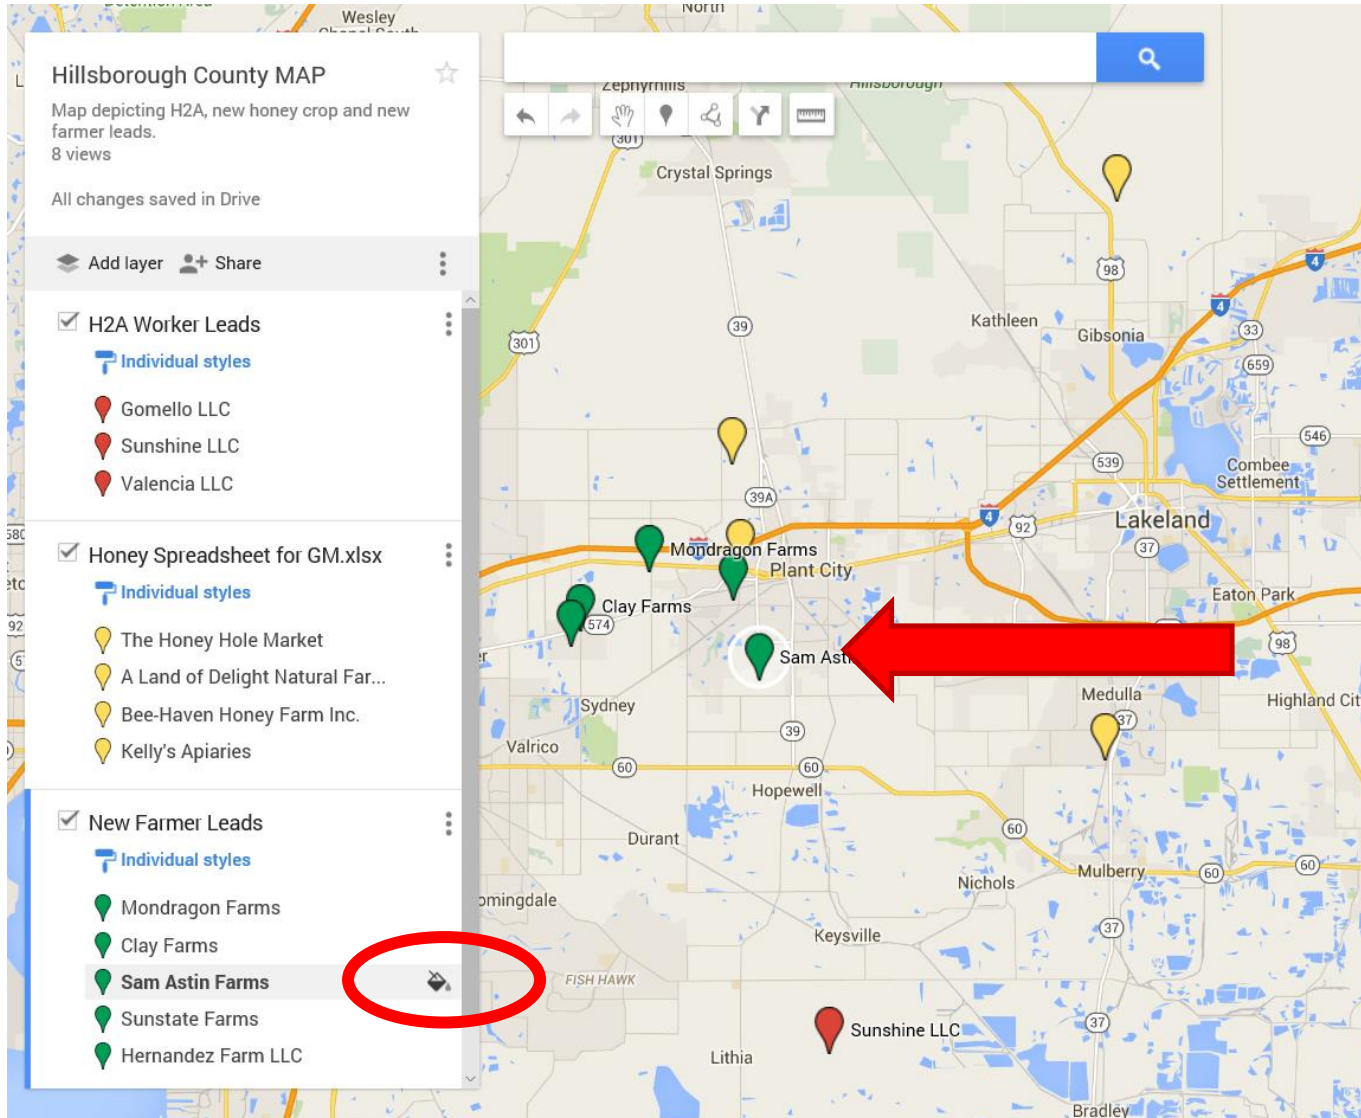

icon allows
you to
modify
marker
color, shape
and more!