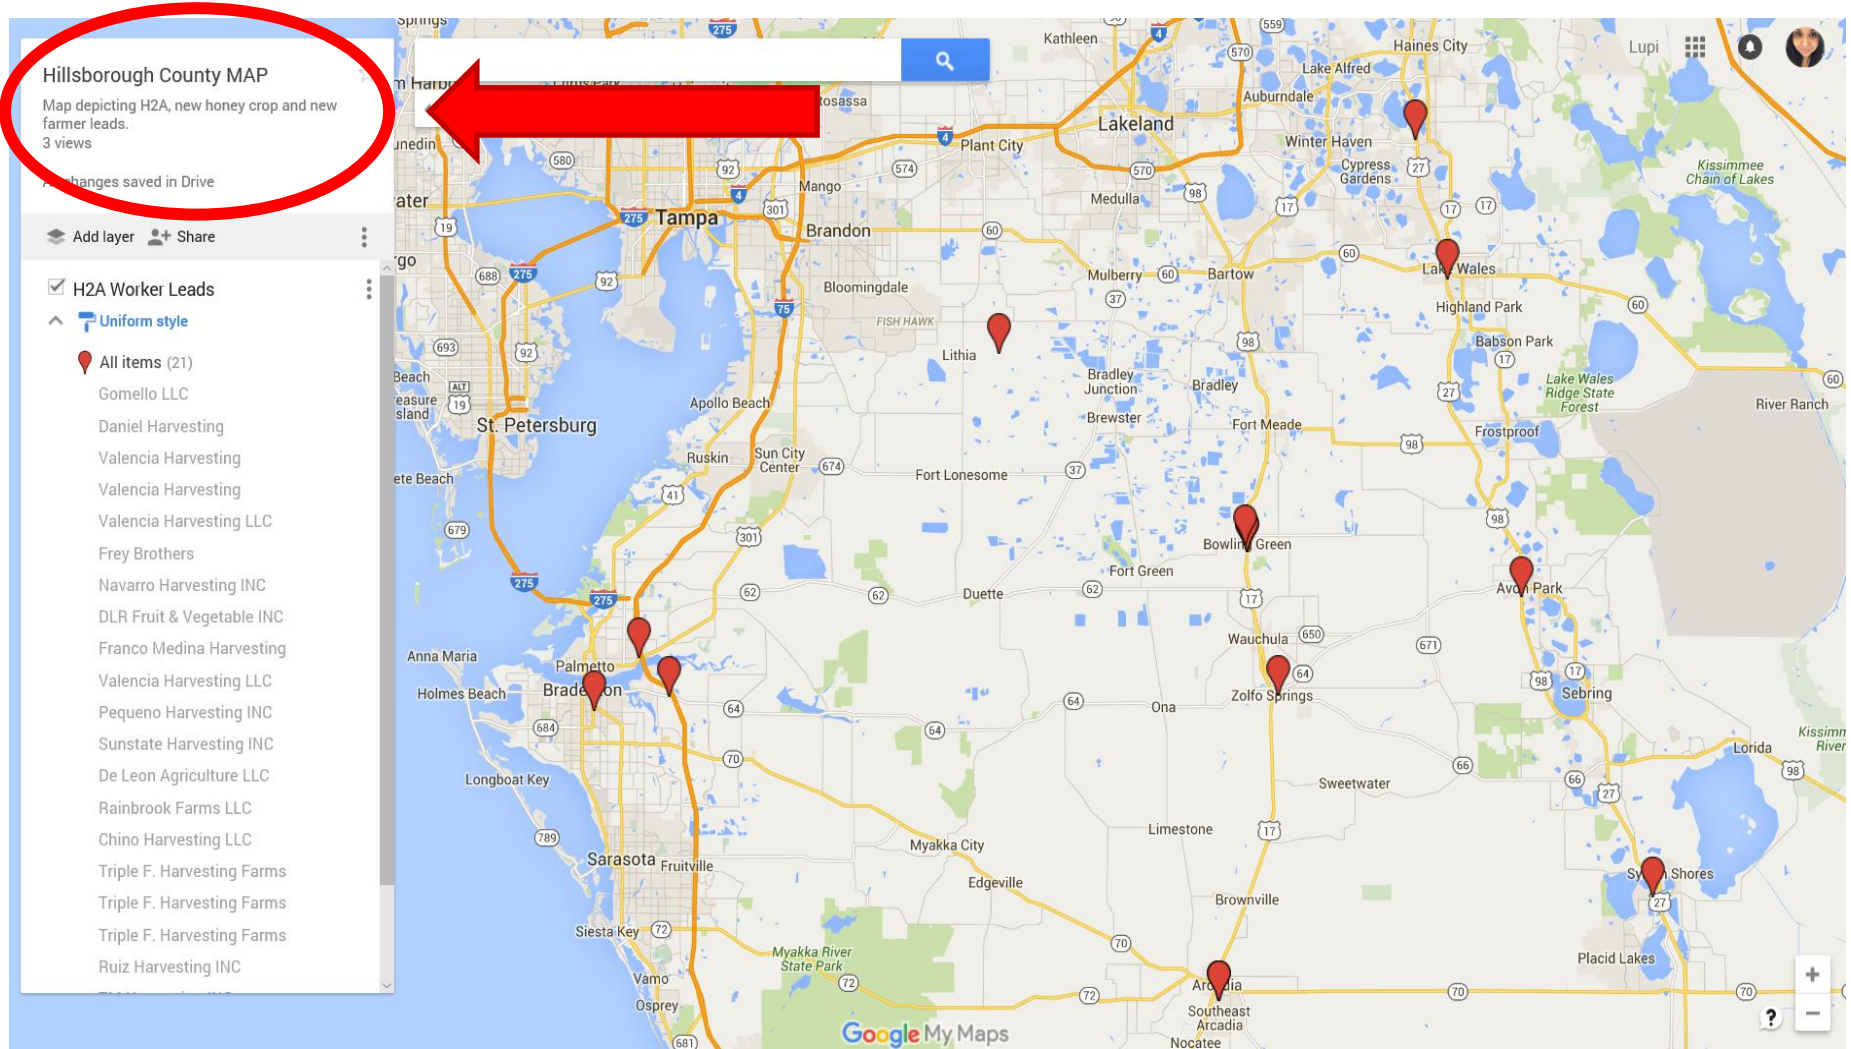

Building your Google Map

Map completed