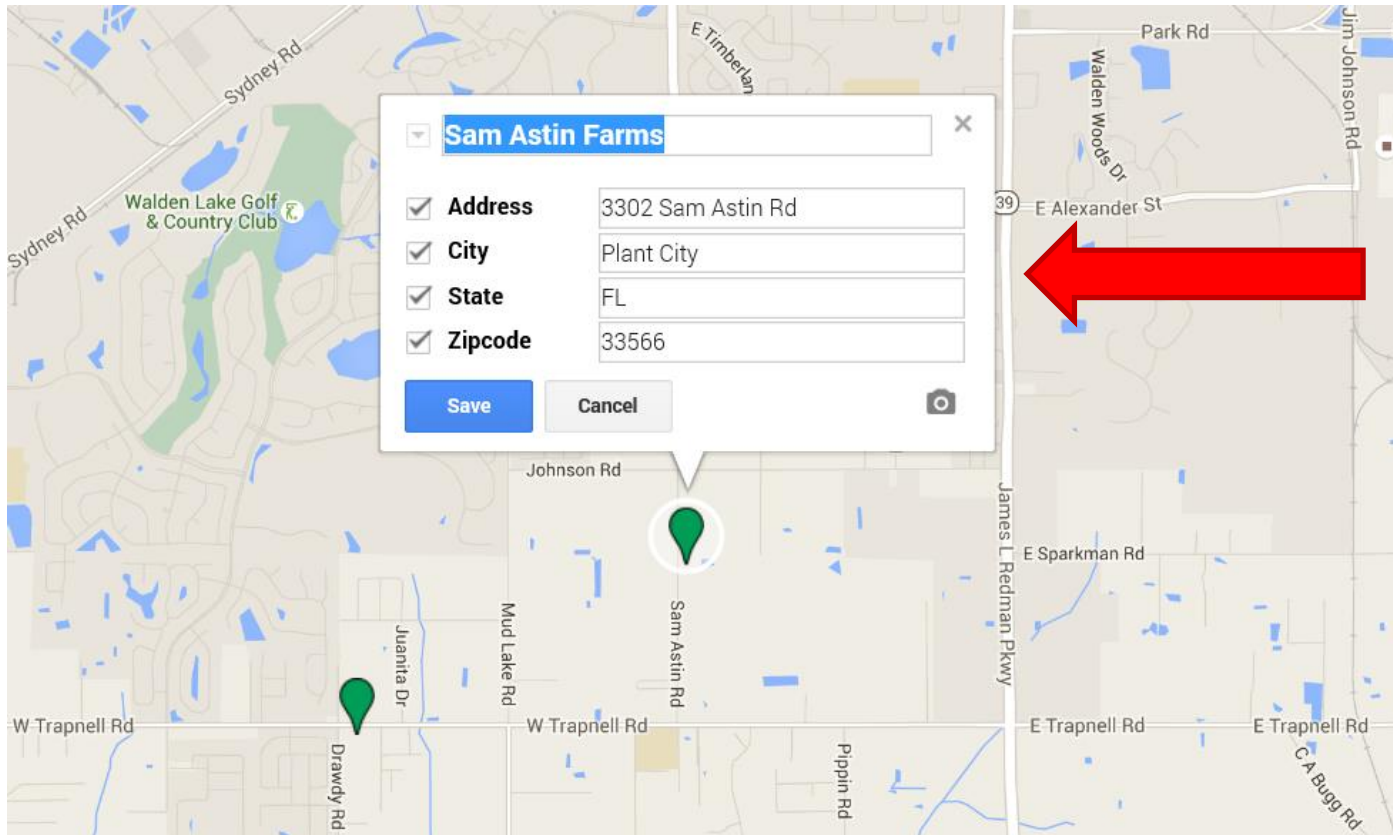

Map Customization: Markers

- **Edit any information or change the title of your marker**
- **You will not be allowed to enter any NEW fields, that must be done in the data table**