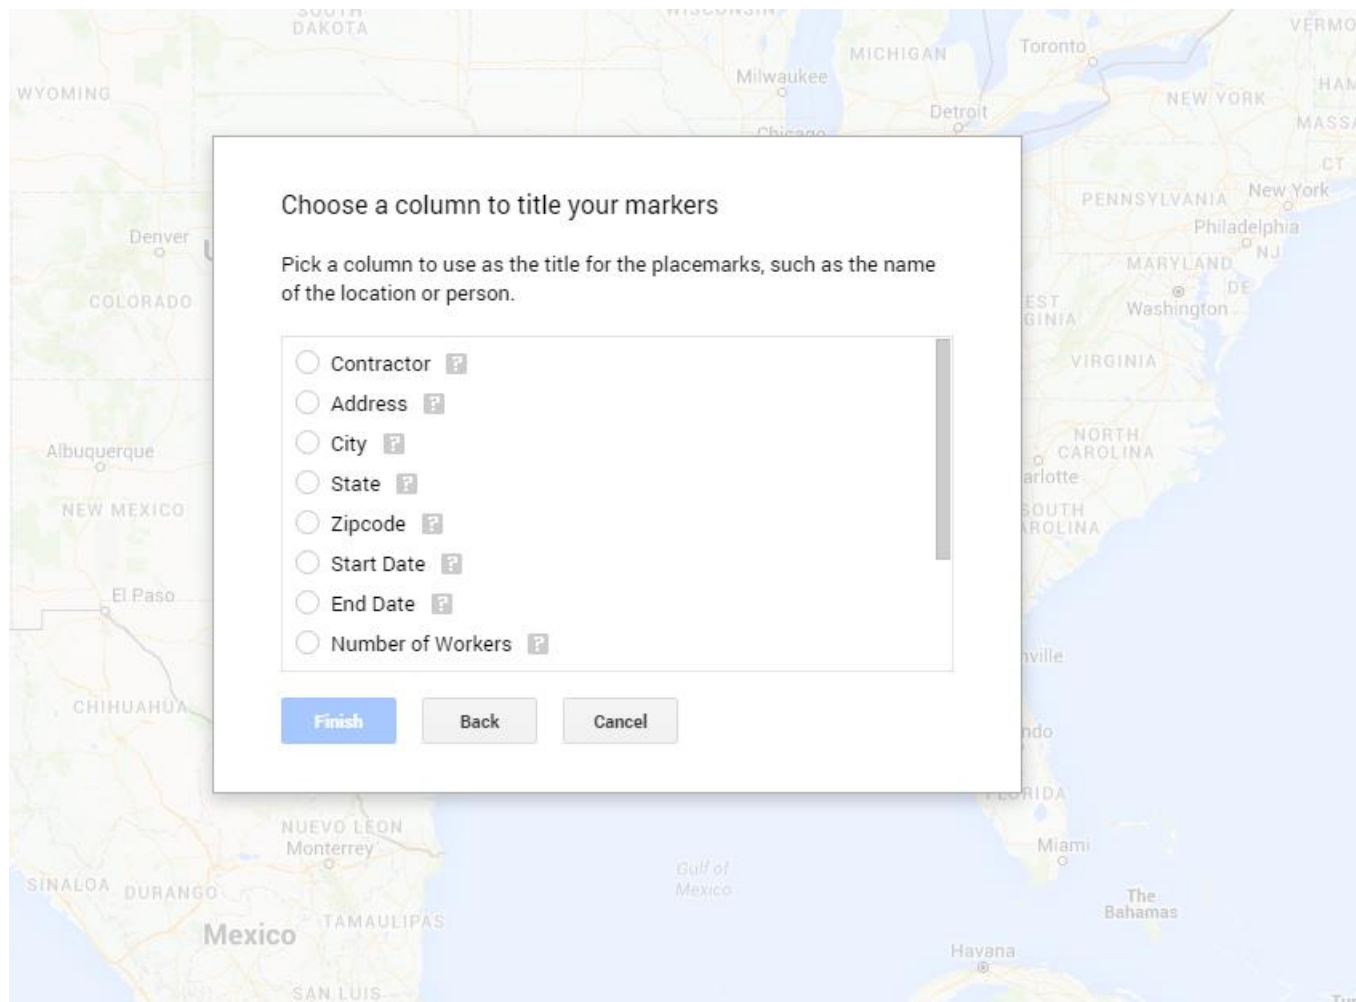

The background shows a map of North America with various cities and states labeled. The left sidebar shows the "Untitled map" interface with options like "Add layer", "Share", and "Import".

# Building your Google Map

- **Click CONTINUE**

# Building your Google Map

- Choose the title of your marker

# Building your Google Map

- **Choose the title of your marker**