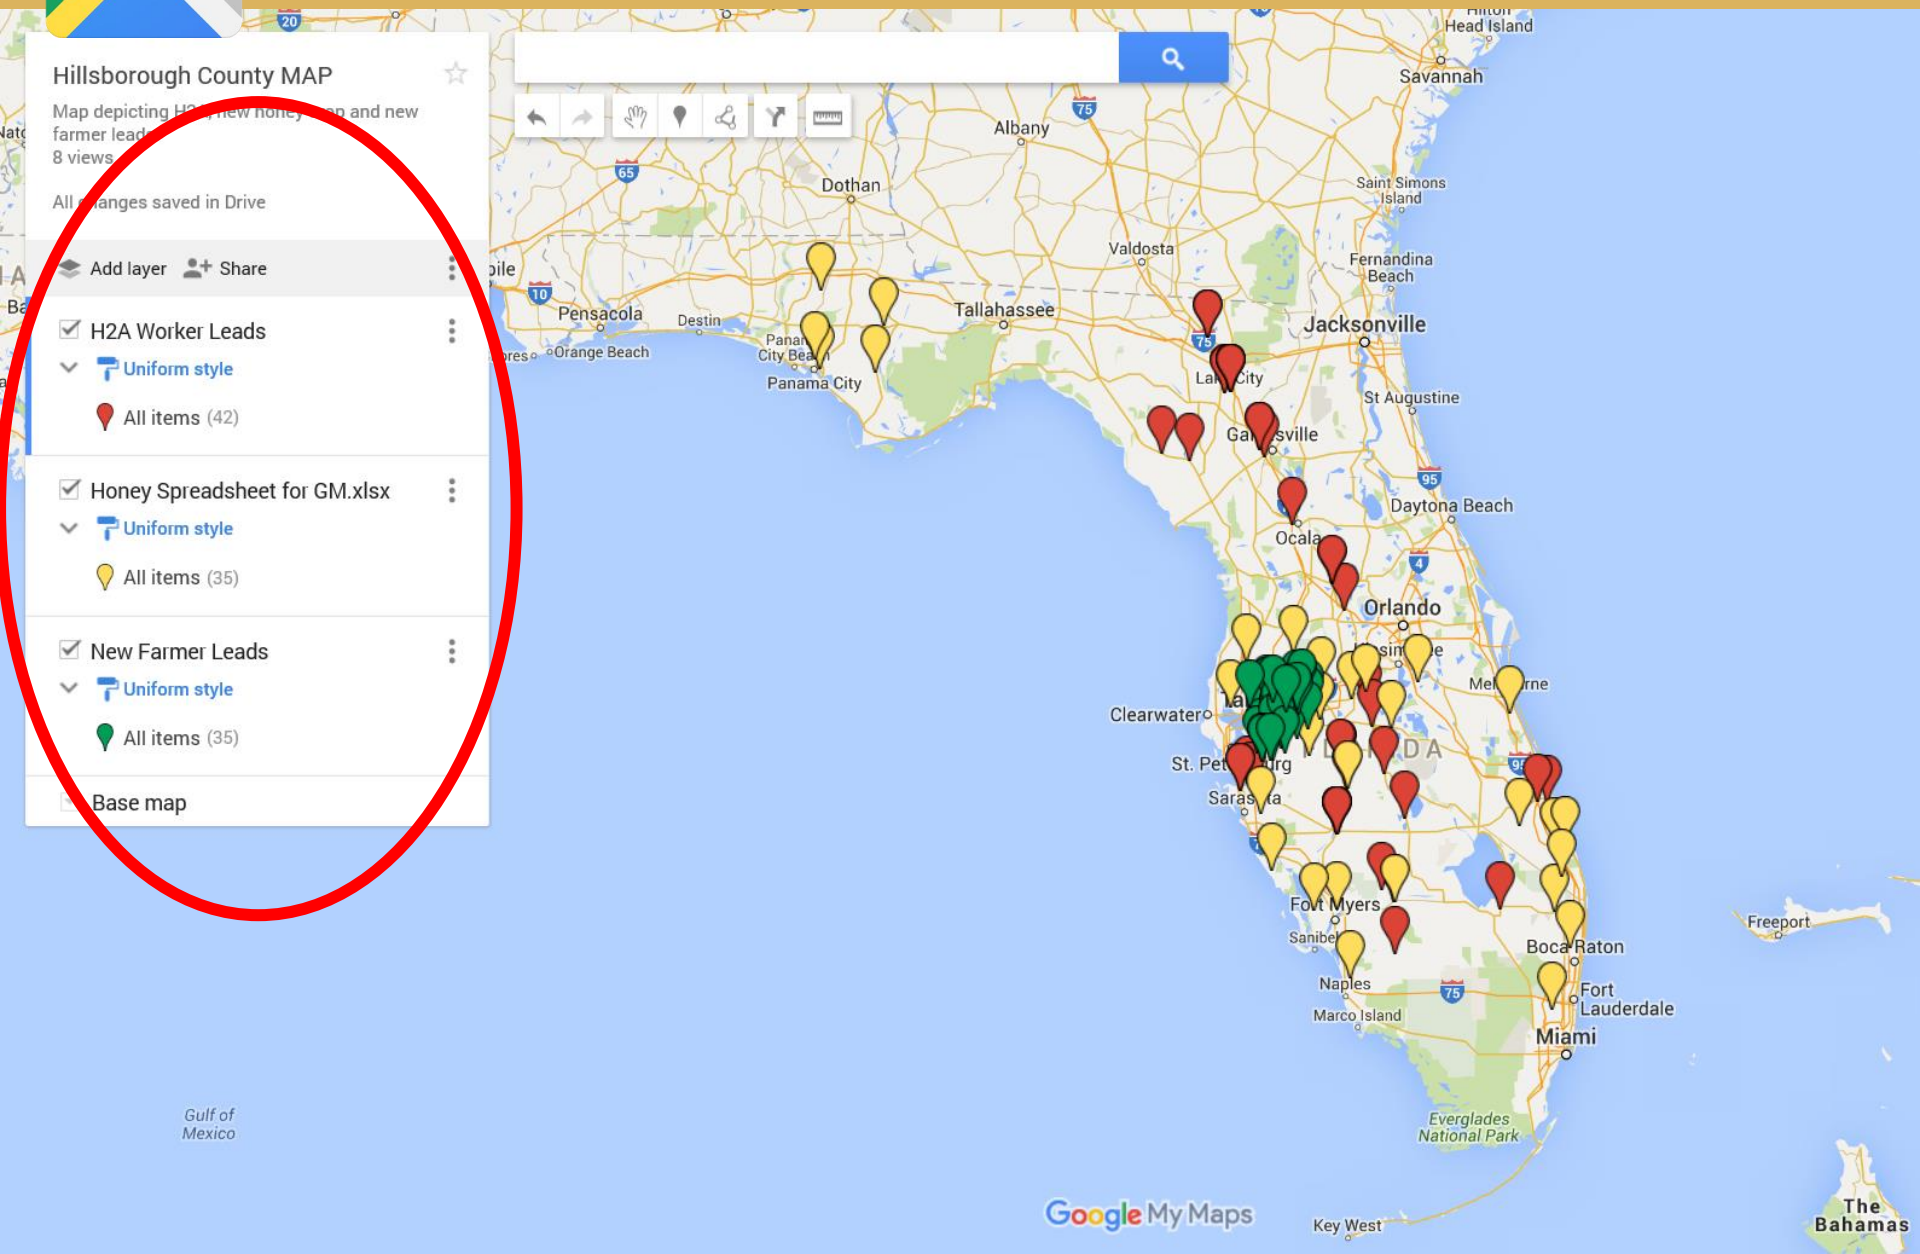

Map Customization: Layering