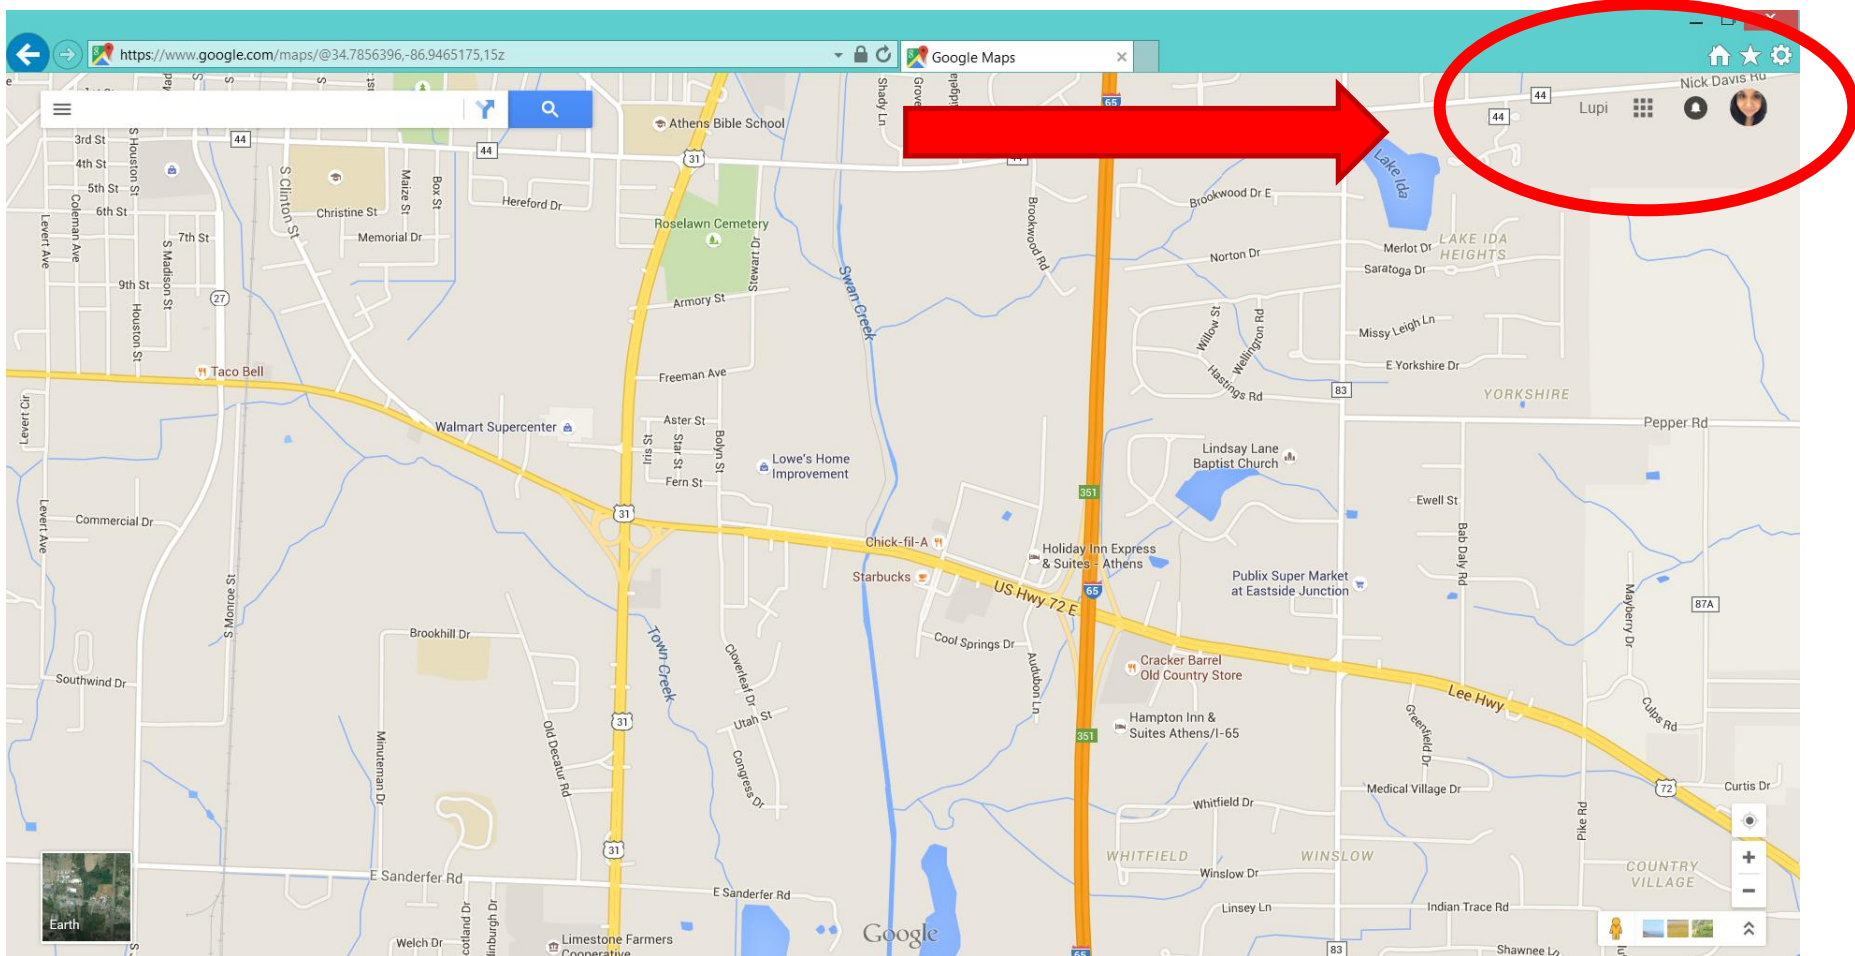

Building your Google Map

- Check the top right hand corner to ensure you're signed in