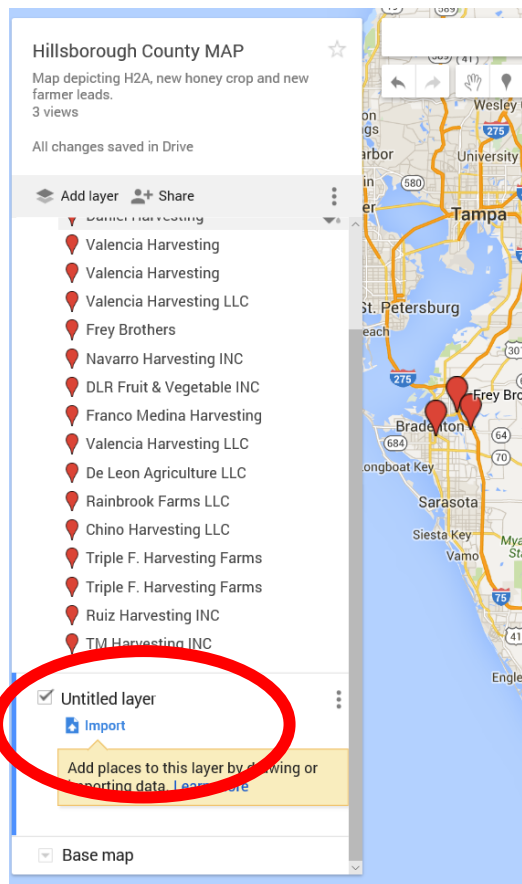

Map Customization: Layering

- Use the **LAYER** option to input additional data and keep it all on the same map
- This allows you to make maps displaying more than one group by region and or city